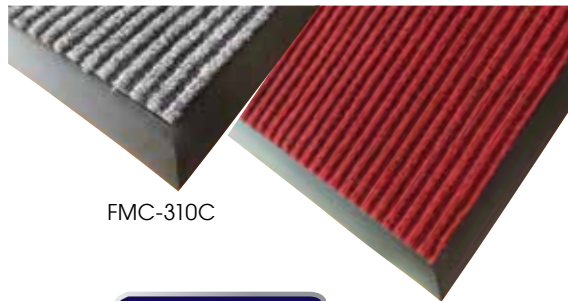

**CARPET ENTRYWAY FLOOR MATS**

- ◆ Vinyl backing prevents curling/ripping and stays flat
- ◆ Mats roll easily over the tapered rubber edge

ITEM	DESCRIPTION	COLOR	UOM	CASE
FMC-310C	3' x 10'	Charcoal	Each	1
FMC-310U	3' x 10'	Burgundy	Each	1
FMC-35C	3' x 5'	Charcoal	Each	1
FMC-35U	3' x 5'	Burgundy	Each	1
FMC-46C	4' x 6'	Charcoal	Each	1
FMC-46U	4' x 6'	Burgundy	Each	1

**ENTRYWAY FLOOR MATS**

FMC-310C

FMC-310U

Tapered, weighted, durable

**ANTI-FATIGUE RUBBERIZED GEL FOAM FLOOR MAT**

- ◆ Ideal for standing-in-place jobs
- ◆ Beveled edges reduce tripping
- ◆ Comfortable and supportive closed-cell foam
- ◆ Grease-resistant and waterproof
- ◆ 1/2" thick

ITEM	DESCRIPTION	COLOR	UOM	CASE
FMG-23K	2' x 3'	Black	Each	24

**ANTI-SLIP & ANTI-FATIGUE FLOOR MATS**

1/2" thick

**STRAIGHT EDGE NATURAL RUBBER FLOOR MATS**

- ◆ Anti-slip & anti-fatigue top-grade natural rubber
- ◆ Excellent drainage in wet areas
- ◆ All straight-edge mats are grease-resistant - use in grease-prone areas to prevent slipping
- ◆ Trim to customize size for best fit
- ◆ 3/4" thick

Available flat or rolled

**BEVELED EDGE FLOOR MATS**

- ◆ Anti-slip & anti-fatigue top-grade natural rubber
- ◆ Tapered edges help reduce tripping
- ◆ RED beveled edge mats are grease-resistant - use in grease-prone areas to prevent slipping
- ◆ 1/2" thick