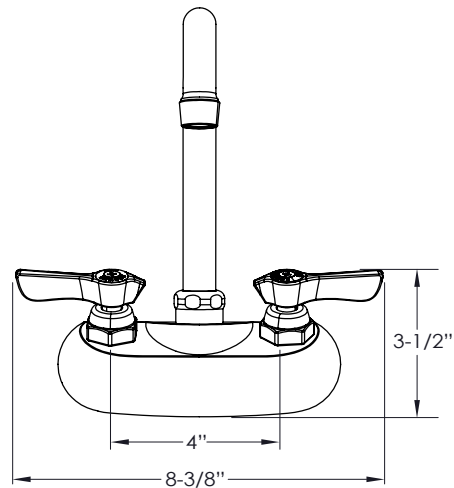

WARNING: Plumbing connections should be made by qualified personnel who will observe all applicable plumbing, sanitary and safety codes.

California Proposition 65