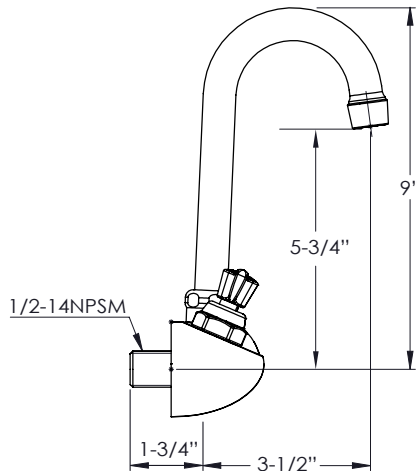

WARNING: Plumbing connections should be made by qualified personnel who will observe all applicable plumbing, sanitary and safety codes.

California Proposition 65