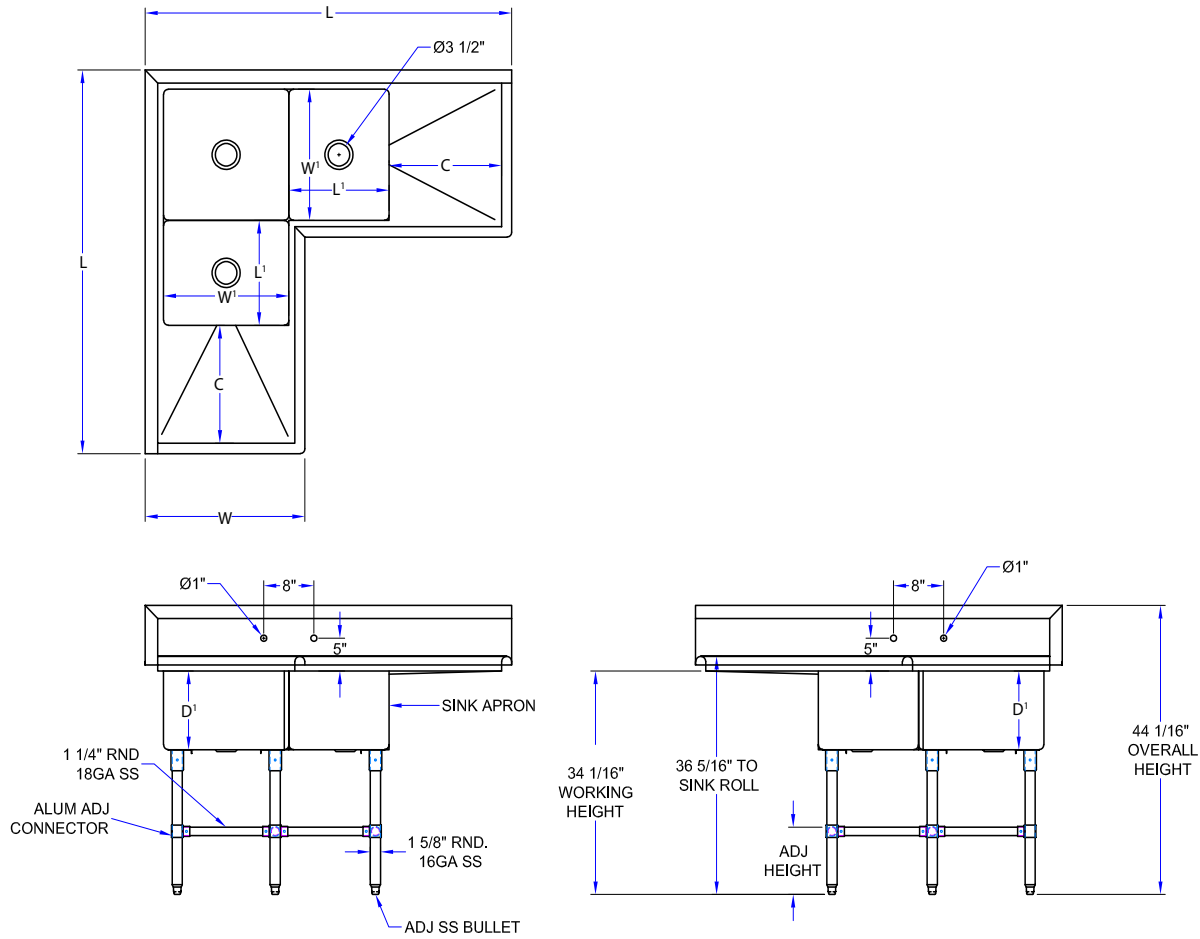

DETAILED SPECIFICATIONS

"3PBCS" PRO-BOWL COMPARTMENT SINKS

12" DEEP (D')	WT. (LBS)	14" DEEP (D')	WT. (LBS)	OVERALL SIZE (L X W)	BOWL SIZE (L' X W')	DRAINBOARD (C)
3PBCS1620-2D18	128	3PBCS16204-2D18	136	58-1/2"x25-1/2"	16"x20"	18"
3PBCS1620-2D24	136	3PBCS16204-2D24	145	64-1/2"x25-1/2"	16"x20"	24"
3PBCS1620-2D30	144	3PBCS16204-2D30	152	70-1/2"x25-1/2"	16"x20"	30"
3PBCS1620-2D36 *	166	3PBCS16204-2D36 *	174	76-1/2"x25-1/2"	16"x20"	36"
3PBCS1824-2D18	156	3PBCS18244-2D18	165	64-1/2"x29-1/2"	18"x24"	18"
3PBCS1824-2D24	165	3PBCS18244-2D24	174	70-1/2"x29-1/2"	18"x24"	24"
3PBCS1824-2D30	174	3PBCS18244-2D30	183	76-1/2"x29-1/2"	18"x24"	30"
3PBCS1824-2D36 *	183	3PBCS18244-2D36 *	192	82-1/2"x29-1/2"	18"x24"	36"
3PBCS18-2D18	127	3PBCS184-2D18	135	58-1/2"x23-1/2"	18"x18"	18"
3PBCS18-2D24	134	3PBCS184-2D24	143	64-1/2"x 3-1/2"	18"x18"	24"
3PBCS18-2D30	142	3PBCS184-2D30	150	70-1/2"x23-1/2"	18"x18"	30"
3PBCS18-2D36 *	164	3PBCS184-2D36 *	172	76-1/2"x23-1/2"	18"x18"	36"
3PBCS20-2D18	139	3PBCS204-2D18	148	62-1/2"x25-1/2"	20"x20"	18"
3PBCS20-2D24	147	3PBCS204-2D24	156	68-1/2"x25-1/2"	20"x20"	24"
3PBCS20-2D30	156	3PBCS204-2D30	165	74-1/2"x25-1/2"	20"x20"	30"
3PBCS20-2D36 *	178	3PBCS204-2D36 *	187	80-1/2"x25-1/2"	20"x20"	36"
3PBCS24-2D18	166	3PBCS244-2D18	176	70-1/2"x29-1/2"	24"x24"	18"
3PBCS24-2D24	175	3PBCS244-2D24	185	76-1/2"x29-1/2"	24"x24"	24"
3PBCS24-2D30	184	3PBCS244-2D30	194	82-1/2"x29-1/2"	24"x24"	30"
3PBCS24-2D36 *	207	3PBCS244-2D36 *	217	88-1/2"x29-1/2"	24"x24"	36"

*NOTE: 36" DRAINBOARDS STANDARD WITH ADDITIONAL LEG SUPPORT

ALL DIMENSIONS ARE TYPICAL. TOLERANCE +/- .500". JOHN BOOS & CO. RESERVES THE RIGHT TO CHANGE SPECIFICATIONS WITHOUT NOTICE.