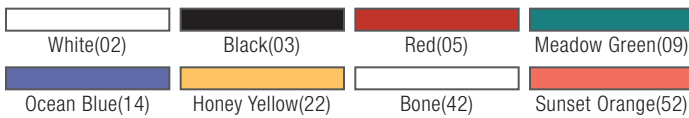

### Carlisle Mugs

Carlisle Mugs pair perfectly with the color options of Sierrus Dinnerware.

See page 48 for more information on these great mugs.

Prod No	Description	Color	Pack
<b>Sierrus Platters</b>			
33080 $\Delta$	13.5" x 10.5" Oval Platter	02, 03, 05, 09, 14, 22, 42, 52*	12 ea
33082 $\Delta$	12" x 9.25" Oval Platter	02, 03, 05, 09, 14, 22, 42, 52	12 ea
33086 $\Delta$	9.5" x 7.25" Oval Platter	02, 03, 05, 09*, 14, 22, 42, 52*	24 ea
<b>Sierrus Bowls &amp; Cup</b>			
33030 $\Delta$	20 oz, 12" Chef Salad/Pasta Bowl	02, 03, 05, 14, 22, 42, 52*	12 ea
33032 $\Delta$	16 oz, 7.5" Rimmed Bowl	02, 03, 05, 09, 14, 22, 42, 52*	24 ea
33034 $\Delta$	13 oz, 9.25" Pasta/Soup/Salad Bowl	02, 03, 05, 09*, 14, 22, 42	24 ea
33036 $\Delta$	12 oz, 7.25" Rimmed Bowl	02, 03, 05, 09, 14, 22, 42, 52	24 ea
33038 $\Delta$	10 oz, 5.38" Rimmed Nappie Bowl	02, 03, 05, 09*, 14, 22, 42, 52	24 ea
33040 $\Delta$	6 oz, 6" Rimmed Bowl	02, 03, 05, 09, 14, 22, 42, 52	48 ea
33042 $\Delta$	4.5 oz, 4.75" Rimmed Fruit Bowl	02, 03, 05, 09, 14, 22, 42, 52	48 ea

NSF Listed products are designated with a  $\Delta$  and may be prefixed with an N

Note: Melamine Dinnerware is not recommended for microwave

\* Color available by special order only