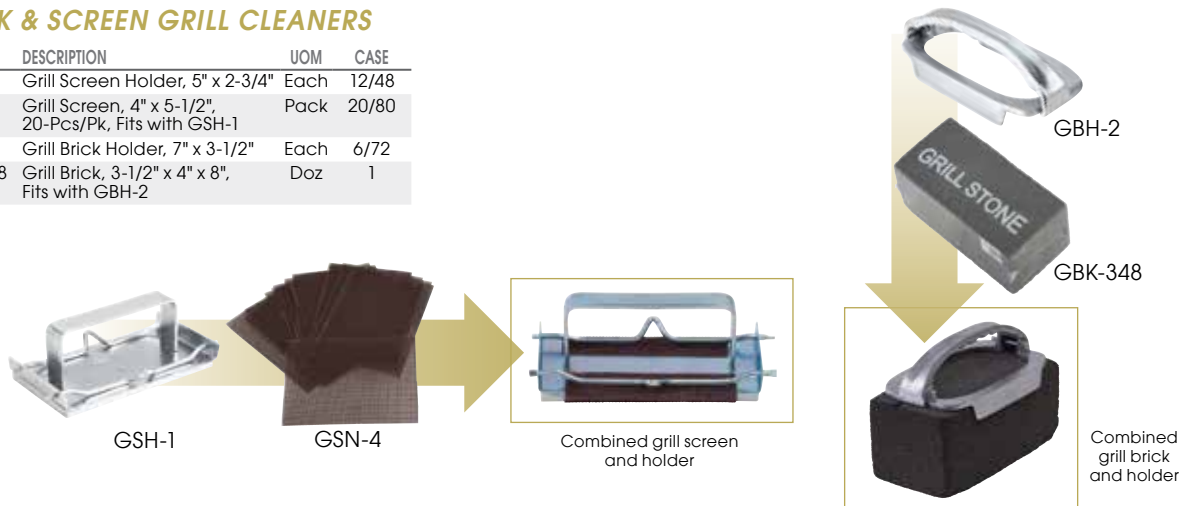

HEAVY-DUTY ALUMINUM GRILL SCRAPER

- ◆ Sharp and wide 6" blade
- ◆ Use the top-grip to apply added pressure when removing grease & grime from flat-tops or griddles
- ◆ Splash-guard positioned above scraper blade deflects and helps collect debris for easy cleanup

ITEM	DESCRIPTION	BLADE	UOM	CASE
SCRP-16	16" Scraper	5"	Each	1/6
SCRP-5B	Replacement Blade for SCR-16		Each	12/48

ALUMINUM GRILL SCRAPER

- ◆ Reversible blade angled scraper great for removing stuck-on food

ITEM	DESCRIPTION	BLADE	UOM	CASE
SCRP-12	12" Alu Scraper	4"	Each	6/48
SCRP-4B	Replacement Blades for SCR-12, 10-Pcs/Pk		Pack	10/400

BRICK & SCREEN GRILL CLEANERS

ITEM	DESCRIPTION	UOM	CASE
GSH-1	Grill Screen Holder, 5" x 2-3/4"	Each	12/48
GSN-4	Grill Screen, 4" x 5-1/2", 20-Pcs/Pk, Fits with GSH-1	Pack	20/80
GBH-2	Grill Brick Holder, 7" x 3-1/2"	Each	6/72
GBK-348	Grill Brick, 3-1/2" x 4" x 8", Fits with GBH-2	Doz	1