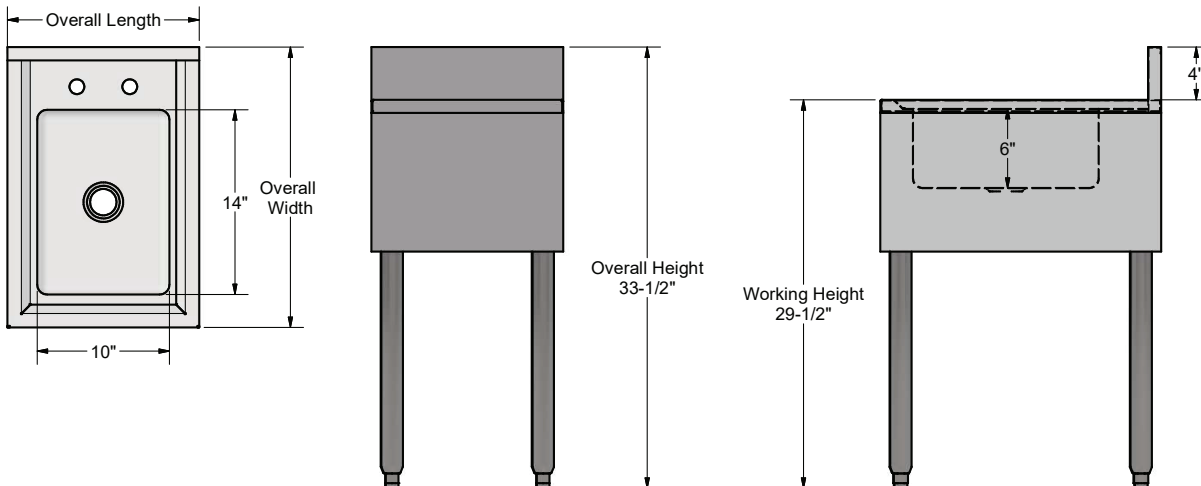

Underbar Dump Sink

Stainless Steel Underbar Dump Sinks

Use your smart phone to scan the above QR code to visit our website:
www.bk-resources.com

Certifications:

Features:

- Bowl Dimensions: 10" (l) x 14" (w) x 6" (d)
- Accepts 4" O.C. Deck Mount Faucet
- Easily Install Legs into Body
- Includes Basket Drain (BKDR-2)

Material:

- T-304 18 ga. Stainless Steel Top
- Stainless Steel Legs
- Adjustable High Impact Corrosion Resistant Feet

Options:

- Upgraded Bullet Feet

Part Number	Unit Size (l x w x h)	Faucet Mount	Product Weight (lbs)	Included Faucet
UB4-21-1014HSS	15" x 21 1/4" x 33 1/2"	Deck	33.00	-
UB4-21-1014HSS-P-G	15" x 21 1/4" x 33 1/2"	Deck	35.00	BKD-6-G
UB4-21-1014HSS12	12" x 21 1/4" x 33 1/2"	Deck	32.00	-
UB4-21-1014HSS12-P-G	12" x 21 1/4" x 33 1/2"	Deck	35.00	BKD-6-G