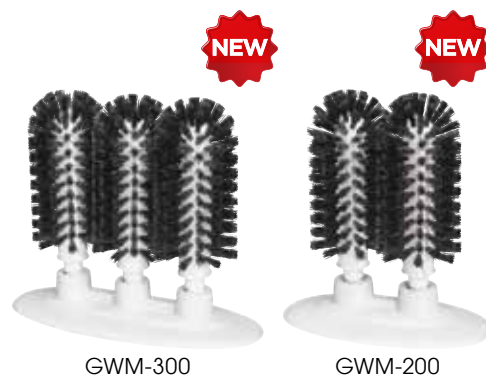

BAR MAID® GLASS WASHER BRUSHES

- ◆ Suction base provides stability on slippery surfaces
- ◆ Dishwasher safe

ITEM	DESCRIPTION	UOM	CASE
GWM-200	2 Brushes with Suction Cup Base, 8"H x 7-1/2"W	Box	1/6
GWM-300	3 Brushes with Suction Cup Base, 8"H x 9-1/2"W	Box	1/6

BRUSHES

GLASS WASHER BRUSHES

- ◆ Four suction feet provide stability on slippery surfaces
- ◆ Dishwasher safe

ITEM	DESCRIPTION	UOM	CASE
GWB-3	3 Brushes with Base	Each	1/12
GWB-3-BR	Brush for GWB-3	Each	1/100

DECANTER CLEANING BRUSH

- ◆ Synthetic bristles effectively clean without scratching
- ◆ 1-1/4" diameter brush head

ITEM	DESCRIPTION	UOM	CASE
CDB-11	11" O.L.	Each	12/96

THIN & LONG CLEANING BRUSHES

- ◆ Designed for cleaning fryers, urns, and kettle valves