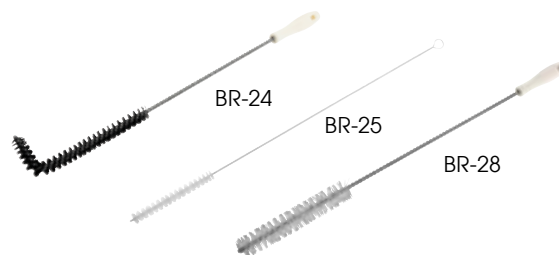

DECANTER CLEANING BRUSH

- ◆ Synthetic bristles effectively clean without scratching
- ◆ 1-1/4" diameter brush head

ITEM	DESCRIPTION	UOM	CASE
CDB-11	11" O.L.	Each	12/96

THIN & LONG CLEANING BRUSHES

- ◆ Designed for cleaning fryers, urns, and kettle valves

ITEM	DESCRIPTION	UOM	CASE
BR-24	24-1/2" L-Shaped Fryer Brush	Each	12/96
BR-25	25" Urn Brush	Each	12/96
BR-28	28-1/4" Kettle Valve Brush	Each	12/96

NYLON BRISTLE POT SCRUBBING BRUSHES

- ◆ Synthetic sturdy nylon bristles; plastic handle