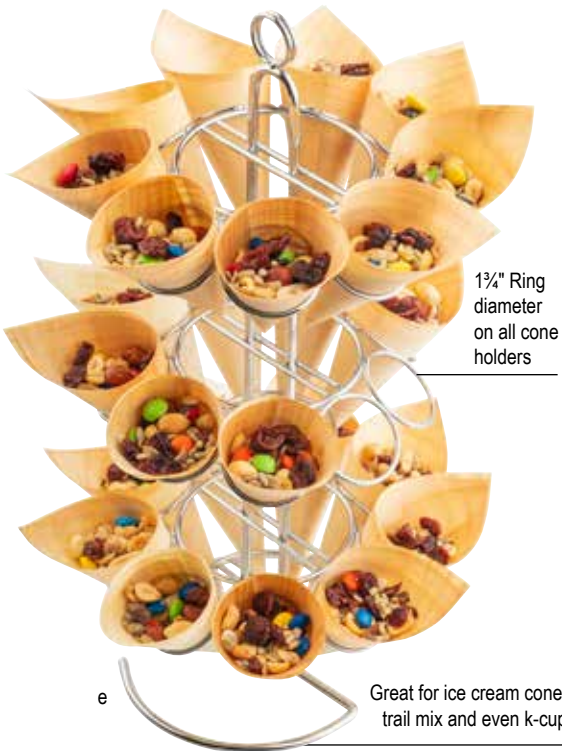

## DISPOSABLE CONES, CUPS & WOOD BOATS

- A refreshing way to present appetizers, desserts and samples
- Easy to serve and comfortable for guests to hold

Item #	Description	Capacity	Min Order	List Price (\$)
CONES, POPLAR WOOD			(50 PER PACK)	
BAMDCN5	Mini, 1 3/4" dia x 5"	1 1/2 oz	12 pk	9.80 pk
BAMDCN6	Small, 2 x 6"	3 oz	12 pk	11.20 pk
a. BAMDCN7	Large, 2 3/4" dia x 7"	4 3/4 oz	12 pk	16.30 pk
CUPS, POPLAR WOOD			(50 PER PACK)	
BAMDCP2	Mini, 1 3/4" dia x 1 3/4"	2 oz	12 pk	15.78 pk
b. BAMDCP1	Small, 2 3/8" dia x 2 1/2"	4 oz	12 pk	17.96 pk
BOATS, NATURAL POPLAR WOOD			(50 PER PACK)	
c. BAMDB3	Mini, 3 1/2 x 2"	1 oz	12 pk	8.98 pk
BAMDB45	Small, 4 1/2 x 2 5/8"	1 1/2 oz	12 pk	10.60 pk
d. BAMDB5	Medium, 5 3/8 x 3 3/4"	3 oz	12 pk	11.94 pk
BAMDB65	Large, 6 1/2 x 3 1/2"	5 oz	12 pk	14.38 pk
BAMDB8	Extra Large, 7 3/4 x 3 3/4"	8 oz	12 pk	19.08 pk

a

b

- Disposable
- Single-use

c

d

1 3/4" Ring diameter on all cone holders

e

Great for ice cream cones, trail mix and even k-cups

## DISPOSABLE CONE HOLDERS

- Display your disposable cones in style with our selection of tiered cone holders
- All styles include handles for easy transportation to and from the serving line

Item	Description	Min Order	List Price (\$)
e. DCH27	Chrome Plated Metal, Holds 27 Cones, 7 3/8 x 7 3/8 x 16 3/4"	1 ea	42.96 ea