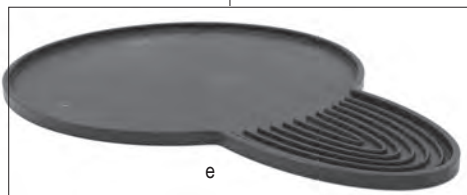

BRUSHED STAINLESS STEEL

Item #	Description	Min Order/ Case Pack
WM1	4¾ x 4¾ x 7"	1 ea / 12 ea
WM2	4¾ x 4¾ x 8¾"	1 ea / 12 ea

DRIP TRAYS

- Catches condensation, keeping surfaces free from water rings
- Anti-slip rubber keeps tray from sliding while in use