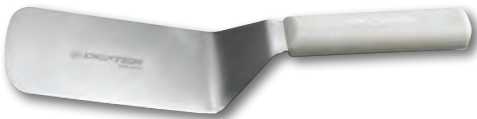

16383 S286-6RC 6" x 3" round corner turner **NSF**
19863 S286-6RC-PCP 6" x 3" round corner turner