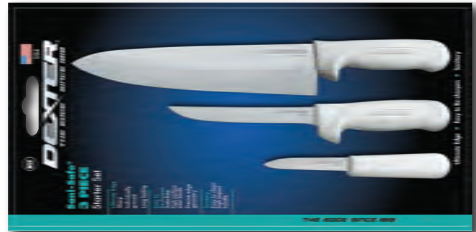

C G R Y*
16363 S286-8 8" x 3" cake turner **NSF**
19693 S286-8PCP* 8" x 3" cake turner

Multipacks & Gift Sets

Set includes:
 7" & 9" scalloped offset knives
20373 S163-7SC/9SC 2 piece offset knife set **NSF**

Set includes:
 10" cook's knife, 9" scalloped offset slicer, 3¼" parer
20503 SS3 3 piece cutlery set **NSF**

Set includes:
 10" cook's knife, 6" narrow boning knife, 3¼" parer
20393 3 pc. Cutlery Set 3 piece cutlery set **NSF**