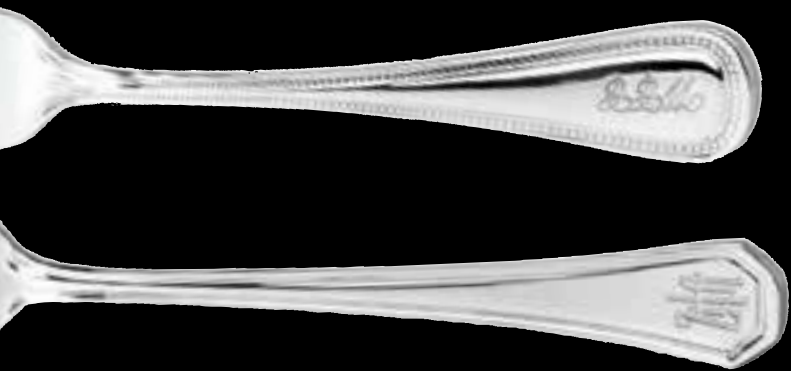

CLASSIC BEAD™  
18/10, silverplate and Fieldstone™

CUSTOMIZATION  
AVAILABLE  
PLEASE CONTACT THE FACTORY

• European Fork has 3 tines