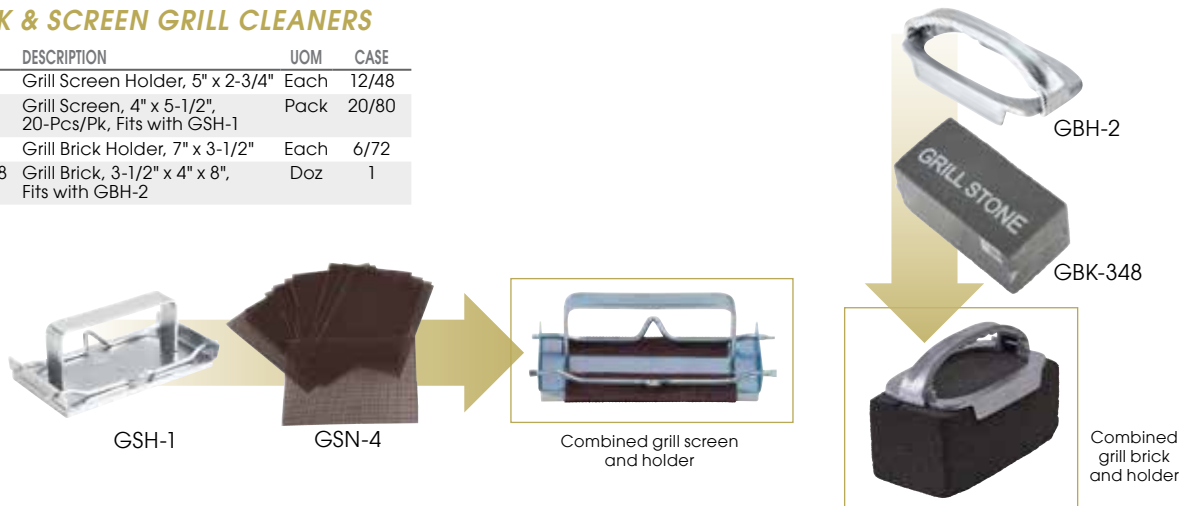

HEAVY-DUTY ALUMINUM GRILL SCRAPER

- ◆ Sharp and wide 6" blade
- ◆ Use the top-grip to apply added pressure when removing grease & grime from flat-tops or griddles
- ◆ Splash-guard positioned above scraper blade deflects and helps collect debris for easy cleanup

ITEM	DESCRIPTION	BLADE	UOM	CASE
SCRP-16	16" Scraper	5"	Each	1/6
SCRP-5B	Replacement Blade for SCR-16		Each	12/48

ALUMINUM GRILL SCRAPER

- ◆ Reversible blade angled scraper great for removing stuck-on food

ITEM	DESCRIPTION	BLADE	UOM	CASE
SCRP-12	12" Alu Scraper	4"	Each	6/48
SCRP-4B	Replacement Blades for SCR-12, 10-Pcs/Pk		Pack	10/400

BRICK & SCREEN GRILL CLEANERS

ITEM	DESCRIPTION	UOM	CASE
GSH-1	Grill Screen Holder, 5" x 2-3/4"	Each	12/48
GSN-4	Grill Screen, 4" x 5-1/2", 20-Pcs/Pk, Fits with GSH-1	Pack	20/80
GBH-2	Grill Brick Holder, 7" x 3-1/2"	Each	6/72
GBK-348	Grill Brick, 3-1/2" x 4" x 8", Fits with GBH-2	Doz	1