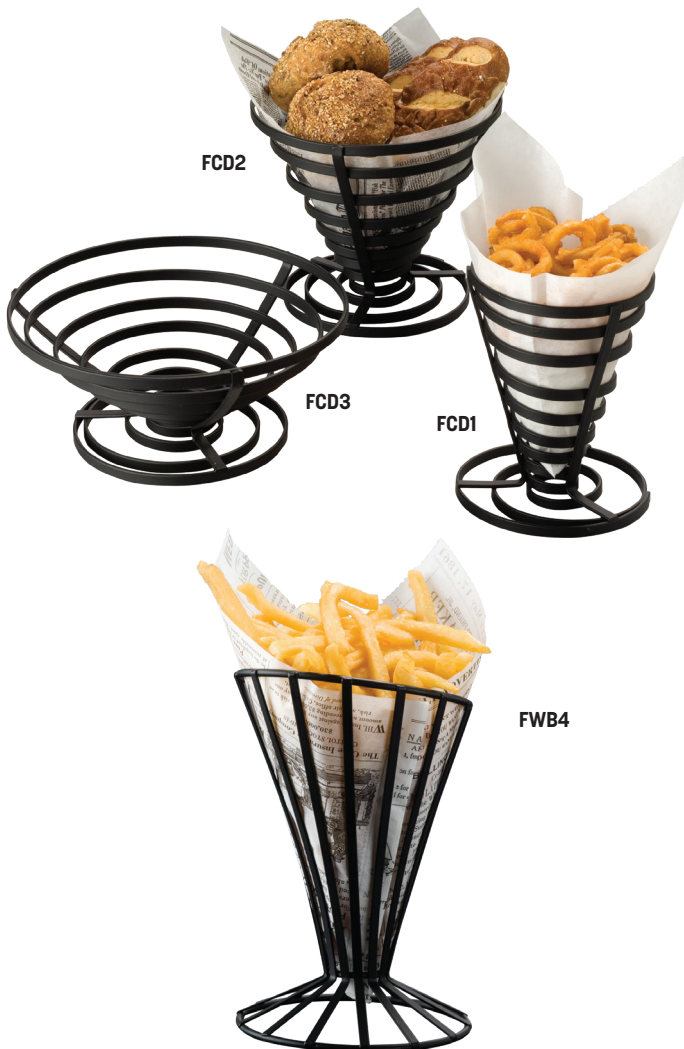

FBC92 shown with MRS300BL ramekins

FBS591 shown with MRS300BL ramekins

FFB59

Wrought Iron One-Cone Conical Baskets

- FFB59** One-Cone Basket
5" Dia. x 9" H (12.7 x 22.9 cm)
- FBS591** One-Cone Basket with One Ramekin Holder
(1) 3 oz. (88.7 mL) Ramekin included
5" Dia. x 9" H (12.7 x 22.9 cm)
- FBC92** One-Cone Basket with Two Ramekin Holders
(2) 3 oz. (88.7 mL) Ramekins included
5" Dia. x 9" H (12.7 x 22.9 cm)

Flat Coil Wrought Iron Conical Baskets

- FCD1** 5" Dia. x 6 3/4" H
(12.7 x 17.1 cm)
- FCD3** 8 1/2" Dia. x 3 3/4" H
(21.6 x 9.5 cm)
- FCD2** 7" Dia. x 6" H
(17.8 x 15.2 cm)

Flat Coil Wrought Iron Slanted Conical Basket

- FWB4** 4 1/2" Dia. x 7 1/2" H
(11.4 x 19 cm)

Stainless Steel Conical Baskets

- SS59** One-Cone Basket
5" Dia. x 9" H (12.7 x 22.9 cm)
- SS92** One-Cone Basket with Two Ramekin Holders
(2) 3 oz. (88.7 mL) Ramekins included
5" Dia. x 9" H (12.7 x 22.9 cm)

FCD2

FCD3

FCD1

FWB4

SS92 shown with MRS300BL ramekins

SS59