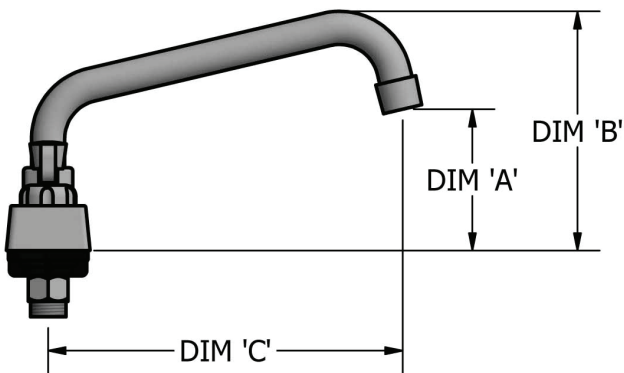

# 8" Deck Mount Stainless Steel Faucet with Swing Spout

Model: EVO-8DM

### Product Specifications:

- T-304 Cast Stainless Steel
- 1/4 Turn Ceramic Cartridges
- Color Coded Hot & Cold Indicators
- Double O-Ring Spout Seal
- Stainless Steel Cover
- Integral Check Valve
- Lead Free Compliant
- 10 Year Warranty

### Product Detail:

Model Number	DIM. A	DIM. B	DIM. C
EVO-8DM-6	1.69"	4.31"	6"
EVO-8DM-8	1.94"	4.63"	8"
EVO-8DM-10	2.25"	4.88"	10"
EVO-8DM-12	2.00"	4.69"	12"
EVO-8DM-14	2.88"	5.56"	14"
EVO-8DM-16	2.38"	5.13"	16"
EVO-8DM-XX	Body Only	-	-

### Exploded Parts Detail:

Diagram #	Quantity	Part Number	Description
1	2	EVO-8DM-HANDLE	Handle
2	2	EVO-8DM-BONNET	Valve Bonnet
3	2	EVO-8DM-VALVE	Ceramic Valve
4	1	EVO-8DM-BODY	Faucet Body
5	2	EVO-8DM-MN	Mounting Nut
6	2	EVO-8DM-CF	Compression Fitting
7	2	EVO-8DM-CN	Compression Nut