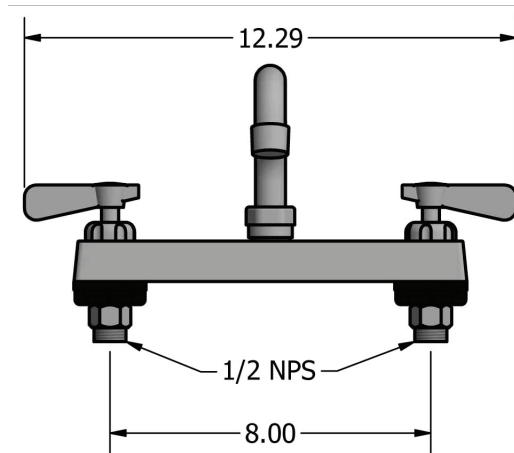

# 8" Deck Mount Stainless Steel Faucet with Swing Spout

Model: EVO-8DM

### Product Specifications:

- T-304 Cast Stainless Steel
- 1/4 Turn Ceramic Cartridges
- Color Coded Hot & Cold Indicators
- Double O-Ring Spout Seal
- Stainless Steel Cover
- Integral Check Valve
- Lead Free Compliant
- 10 Year Warranty

### Product Detail:

Model Number	DIM. A	DIM. B	DIM. C
EVO-8DM-6	1.69"	4.31"	6"
EVO-8DM-8	1.94"	4.63"	8"
EVO-8DM-10	2.25"	4.88"	10"
EVO-8DM-12	2.00"	4.69"	12"
EVO-8DM-14	2.88"	5.56"	14"
EVO-8DM-16	2.38"	5.13"	16"
EVO-8DM-XX	Body Only	-	-

### Exploded Parts Detail:

Diagram #	Quantity	Part Number	Description
1	2	EVO-8DM-HANDLE	Handle
2	2	EVO-8DM-BONNET	Valve Bonnet
3	2	EVO-8DM-VALVE	Ceramic Valve
4	1	EVO-8DM-BODY	Faucet Body
5	2	EVO-8DM-MN	Mounting Nut
6	2	EVO-8DM-CF	Compression Fitting
7	2	EVO-8DM-CN	Compression Nut