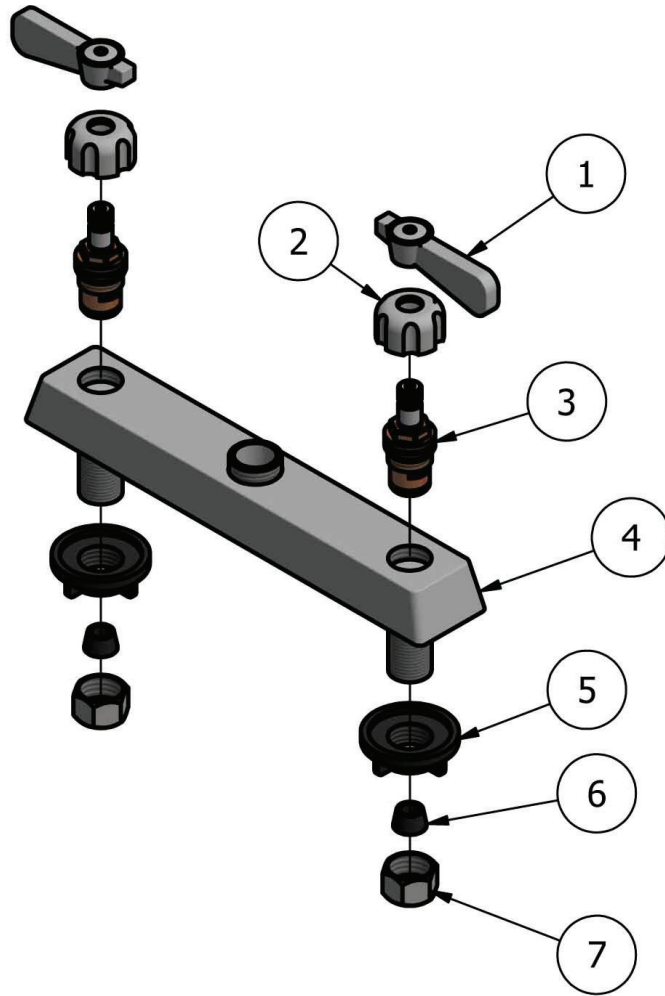

### Product Specifications:

- T-304 Cast Stainless Steel
- 1/4 Turn Ceramic Cartridges
- Color Coded Hot & Cold Indicators
- Double O-Ring Spout Seal
- Stainless Steel Cover
- Integral Check Valve
- Lead Free Compliant
- 10 Year Warranty

### Product Detail:

Model Number	DIM. A	DIM. B	DIM. C
EVO-8DM-6	1.69"	4.31"	6"
EVO-8DM-8	1.94"	4.63"	8"
EVO-8DM-10	2.25"	4.88"	10"
EVO-8DM-12	2.00"	4.69"	12"
EVO-8DM-14	2.88"	5.56"	14"
EVO-8DM-16	2.38"	5.13"	16"
EVO-8DM-XX	Body Only	-	-

# 8" Deck Mount Stainless Steel Faucet with Swing Spout

Model: EVO-8DM

### Exploded Parts Detail:

Diagram #	Quantity	Part Number	Description
1	2	EVO-8DM-HANDLE	Handle
2	2	EVO-8DM-BONNET	Valve Bonnet
3	2	EVO-8DM-VALVE	Ceramic Valve
4	1	EVO-8DM-BODY	Faucet Body
5	2	EVO-8DM-MN	Mounting Nut
6	2	EVO-8DM-CF	Compression Fitting
7	2	EVO-8DM-CN	Compression Nut