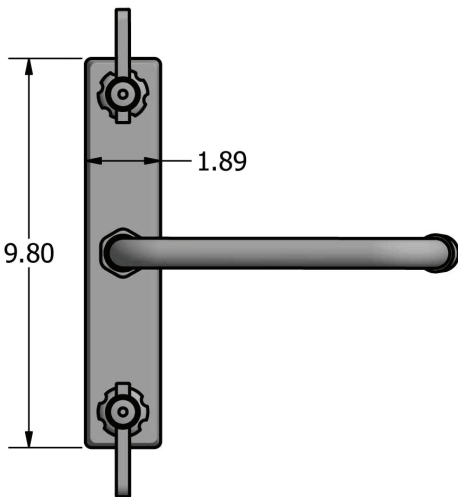

# 8" Deck Mount Stainless Steel Faucet with Swing Spout

Model: EVO-8DM

### Product Specifications:

- T-304 Cast Stainless Steel
- 1/4 Turn Ceramic Cartridges
- Color Coded Hot & Cold Indicators
- Double O-Ring Spout Seal
- Stainless Steel Cover
- Integral Check Valve
- Lead Free Compliant
- 10 Year Warranty

### Product Detail:

Model Number	DIM. A	DIM. B	DIM. C
EVO-8DM-6	1.69"	4.31"	6"
EVO-8DM-8	1.94"	4.63"	8"
EVO-8DM-10	2.25"	4.88"	10"
EVO-8DM-12	2.00"	4.69"	12"
EVO-8DM-14	2.88"	5.56"	14"
EVO-8DM-16	2.38"	5.13"	16"
EVO-8DM-XX	Body Only	-	-

### Exploded Parts Detail:

Diagram #	Quantity	Part Number	Description
1	2	EVO-8DM-HANDLE	Handle
2	2	EVO-8DM-BONNET	Valve Bonnet
3	2	EVO-8DM-VALVE	Ceramic Valve
4	1	EVO-8DM-BODY	Faucet Body
5	2	EVO-8DM-MN	Mounting Nut
6	2	EVO-8DM-CF	Compression Fitting
7	2	EVO-8DM-CN	Compression Nut