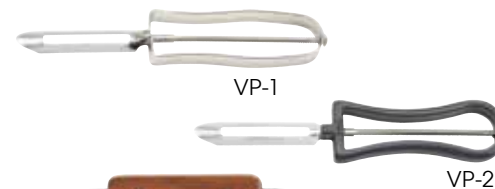

VP-2

VEGETABLE PEELERS

ITEM	DESCRIPTION	UOM	CASE
VP-1	Nickel Plated Handle	Doz	2/24
VP-2	Plastic Handle	Doz	2/24

VP-1