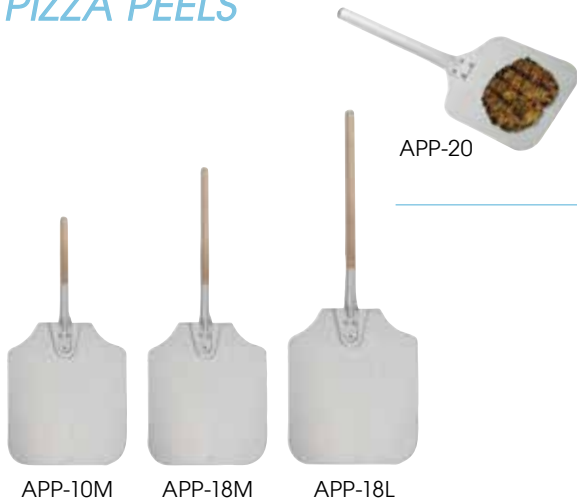

PIZZA PEELS

ALUMINUM PIZZA/BURGER PEEL

- ◆ 14 gauge, 1.6mm thick
- ◆ 11"L handle

ITEM	DESCRIPTION	O.L	UOM	CASE
APP-20	6-3/4" x 9" Blade	20"	Each	12/48

ALUMINUM PIZZA PEELS

- ◆ Wooden handle

ITEM	DESCRIPTION	O.L	UOM	CASE
APP-26	12" x 14" Blade	26"	Each	6/12
APP-36	12" x 14" Blade	36"	Each	6/12
APP-52	12" x 14" Blade	52"	Each	6/12
APP-10M	14" x 16" Blade	26"	Each	6/12
APP-18M	14" x 16" Blade	34"	Each	6/12
APP-18L	16" x 18" Blade	36"	Each	6/12

WOODEN PIZZA PEELS

ITEM	DESCRIPTION	O.L	UOM	CASE
WPP-1222	12" x 13" Blade	22"	Each	12
WPP-1236	12" x 13" Blade	36"	Each	12
WPP-1242	12" x 13" Blade	42"	Each	12
WPP-1424	14" x 15" Blade	24"	Each	12
WPP-1436	14" x 15" Blade	36"	Each	12
WPP-1442	14" x 15" Blade	42"	Each	12
WPP-1642	16" x 17-1/2" Blade	42"	Each	6
WPP-1842	18" x 19" Blade	42"	Each	6
WPP-2042	20" x 20" Blade	42"	Each	6