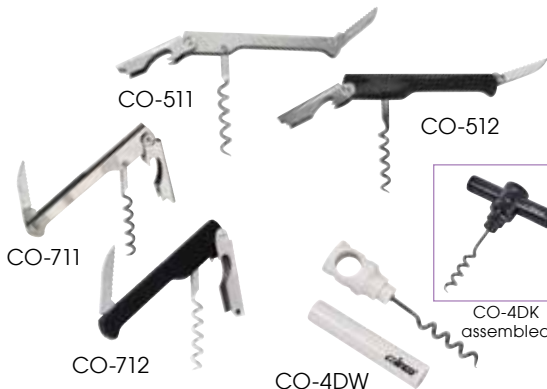

- ◆ Soft-grip handle helps to reduce hand fatigue while providing leverage when turning the crank
- ◆ Smooth cutting blade makes all-day prep easier
- ◆ Durable frame - opens #10 cans with ease

ITEM	DESCRIPTION	UOM	CASE
CO-901	7"L, Easy-Turn Handle	Each	12/48
CO-902	8-3/4"L, Crank Handle	Each	12/48

CO-530

CLASSIC CAN OPENER

ITEM	DESCRIPTION	UOM	CASE
CO-530	White Handles	Each	12/72

CORKSCREWS

DOUBLE-HINGED CORKSCREW

CO-720

ITEM	DESCRIPTION	UOM	CASE
CO-720	Double-Hinged Corkscrew	Each	6/96

CO-501

CO-701

WING-STYLE CORKSCREWS

ITEM	DESCRIPTION	UOM	CASE
CO-501	Wing Type, Chrome	Each	12/144
CO-701	Wing Type, Black	Each	12/72

CORKSCREWS

ITEM	DESCRIPTION	UOM	CASE
CO-511	Waiter's Corkscrew, S/S, Made in Italy	Each	12/144
CO-512	Waiter's Corkscrew, Black, Made in Italy	Each	12/144
CO-711	Waiter's Corkscrew, S/S, Economy	Each	12/144
CO-712	Waiter's Corkscrew, Black, Economy	Each	12/144
CO-4DK	Black, 2-Sets/Pk	Pack	24/96
CO-4DW	White, 2-Sets/Pk	Pack	24/96