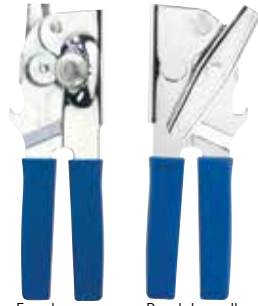

BOTTLE/CAN OPENERS

Twist & Out™

REDUCES HAND FATIGUE

Front gears Back handle
CO-902

Front gears Back handle
CO-901

FEEL THE SOFT GRIP

Twist & Out™ hanging packaging

TWIST & OUT™ CHROME-PLATED CAN OPENERS

- ◆ Soft-grip handle helps to reduce hand fatigue while providing leverage when turning the crank
- ◆ Smooth cutting blade makes all-day prep easier
- ◆ Durable frame - opens #10 cans with ease

ITEM	DESCRIPTION	UOM	CASE
CO-901	7"L, Easy-Turn Handle	Each	12/48
CO-902	8-3/4"L, Crank Handle	Each	12/48

CO-530

CLASSIC CAN OPENER

ITEM	DESCRIPTION	UOM	CASE
CO-530	White Handles	Each	12/72

CORKSCREWS

DOUBLE-HINGED CORKSCREW

CO-720

ITEM	DESCRIPTION	UOM	CASE
CO-720	Double-Hinged Corkscrew	Each	6/96

CO-501