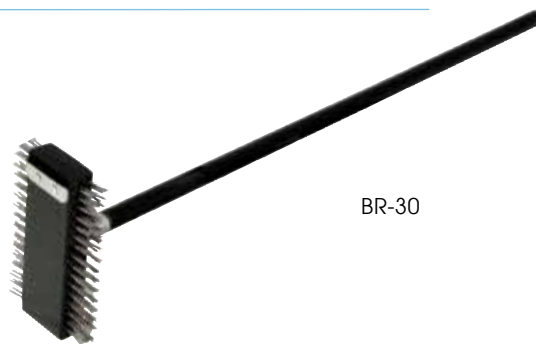

### DUAL-HEAD WIRE BRISTLE BRUSH

- ◆ Thin steel bristle brush side with 1-1/2" L wire
- ◆ Thick steel bristle brush side with 1-1/4" L flat wire
- ◆ Wire scrubbing head measures 7-3/4" wide x 2-5/8" deep x 7" high (wire to wire)
- ◆ Stainless steel handle with 20" long reach; 6" long bent end provides leverage to reach and scrub

ITEM	DESCRIPTION	UOM	CASE
BR-21	Dual Wire Brush with S/S Handle	Each	6

### PIZZA OVEN/BROILER DUAL-SIDE WIRE BRUSH

- ◆ Stiff stainless steel wire bristles effortlessly clean heavy carbon deposits and oven residue

ITEM	DESCRIPTION	UOM	CASE
BR-30	Dbl-Side Wire Brush w/30" Hdl	Each	8/32