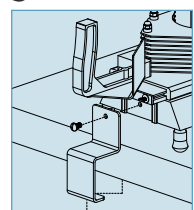

KATTEX™ TOMATO SLICERS

Includes blade replacement wrench

TTS-188

TTS-188-B

Stop/hold bracket included

TTS-188S-B

KAT-WR

TTS-SERIES NSF

ITEM	OVERALL DIMENSIONS L" X D" X H" (mm)	SHIP WEIGHT
TCT-375	13 1/4 x 6 1/4 x 4 1/2 (335 x 170 x 115)	4.2 lbs (1.9 kgs)
TCT-750		

ITEM	DESCRIPTION	UOM	CASE
TCT-375	3/8" Cut	Each	1/4
TCT-750	3/4" Cut	Each	1/4