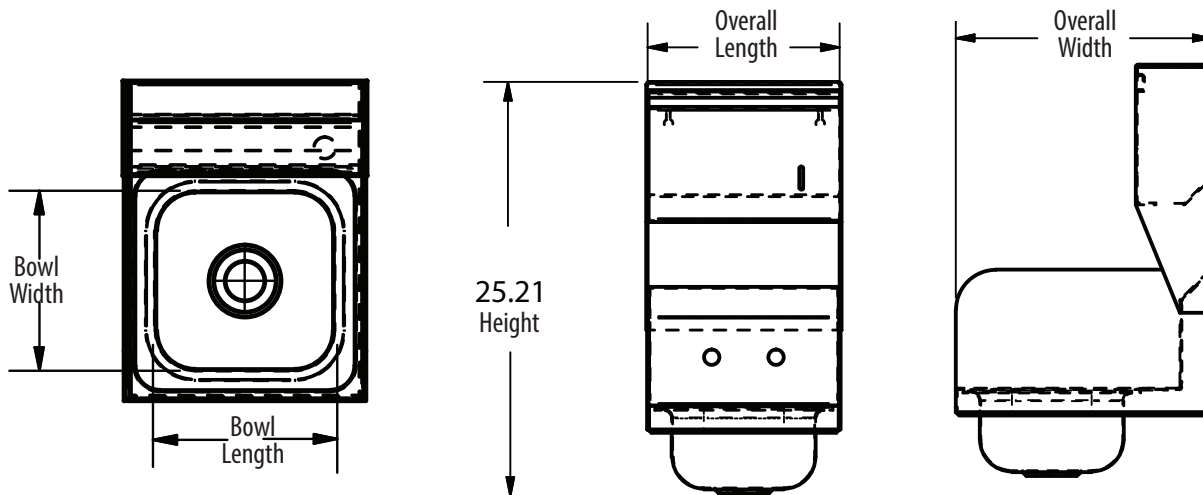

9" x 9" Space Saver Hand Sinks w/ Towel Dispenser

Stainless Steel Hand Sinks

Use your smart phone to scan the above QR code to visit our website:
www.bk-resources.com

Certifications:

Features:

- Wall Mounting Hardware Included
- Drain Included
- Marine Edge
- Accomodates 4" O.C. Faucets
- Accomodates BK-MFPT "C" Fold Towels
- Includes Soap Dispenser

Material:

- 20 Gauge, T-304 Stainless Steel

Options:

- Upgraded Faucets
- Other Plumbing Accessories - Call For Details

Part Number	Unit Size (l x w)	Bowl Dim. (l x w x d)	Faucet / Spout Mounting	Side Splash	Included Faucet	Drain Size	Product Weight (lbs)
BKHS-W-SS-SS-TD	16" x 12"	9" x 9" x 5"	4" O.C. Splash	Dual	-	1 7/8"	22.50
BKHS-W-SS-SS-TD-P-G	16" x 12"	9" x 9" x 5"	4" O.C. Splash	Dual	BKF-W-6-G	1 7/8"	24.50