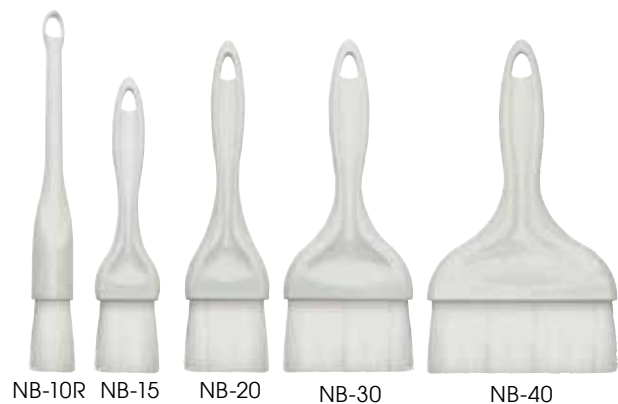

PASTRY BRUSHES

NB-10R NB-15 NB-20 NB-30 NB-40

Brushes with hook can stay on side of prep containers in between applications

NB-20HK

NB-30HK

WBRP-20H

WBRP-30H

NYLON BRISTLE PASTRY BRUSHES

Made for long lasting use, nylon bristle pastry brushes are versatile enough to use for basting meats or glazing pastries. Available in a variety of sizes to suit every need.

- ◆ Bristles are epoxy-set to ferrules which prevent bacteria from collecting
- ◆ Bristles are heat-resistant up to 300°F (150°C)
- ◆ Easy clean one-piece smooth-finish plastic handle
- ◆ Dishwasher safe

ITEM	DESCRIPTION	SIZE	UOM	CASE
NB-10R	Round Brush	1" Dia	Each	12/240
NB-15	Flat Brush	1-1/2"	Each	12/240
NB-20	Flat Brush	2"	Each	12/240
NB-20HK	Concave w/Hook	2"	Each	12/120
NB-30	Flat Brush	3"	Each	12/120
NB-30HK	Concave w/Hook	3"	Each	12/72
NB-40	Flat Brush	4"	Each	12/72