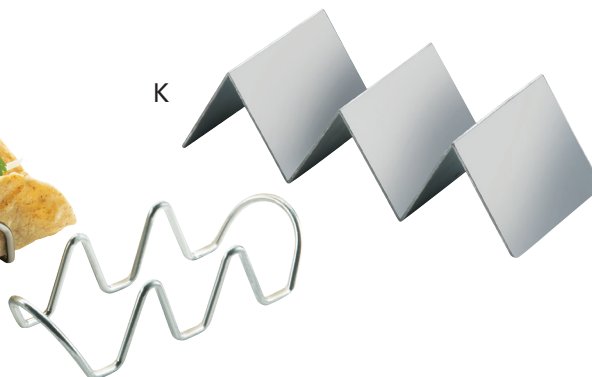

tabletop & serving boards

**A. STAINLESS STEEL
FRENCH FRY HOLDER**

ITEM 3441-55 | 4½Wx2½Dx3¾H

**B. FAUX SLATE
FRENCH FRY HOLDER**

Constructed of Faux Slate Melamine.

ITEM 3441-65M | 4½Wx2½Dx3¾H

C. CONCAVE FRENCH FRY HOLDER
Constructed of Faux Slate Melamine.

ITEM 3462-15 | 3½DIAx5H | French Fry Holder

ITEM 3463-15 | 13Wx9Dx1H | Tray

ITEM 3467-4-15 | 4½DIAx1¼H | Bowl

H. WIRE BREAD BASKET

ITEM 22009-13 | 6½DIAx3½H

**I. MELAMINE LARGE
SQUARE PLATTER**

ITEM SR252 | 11¾Wx11¾Dx1½H

J. WIRE TACO STANDS

ITEM 3476-2 | 2½Wx4½Dx1¾H | 2 Tacos

ITEM 3476-3 | 2½Wx6½Dx1¾H | 3 Tacos

K. STAINLESS STEEL TACO STAND

Holds 2-3 Tacos.

ITEM 3479-55 | 7Wx3Dx2H

Please visit www.calmil.com/legal for a complete list of California Proposition 65 related items.