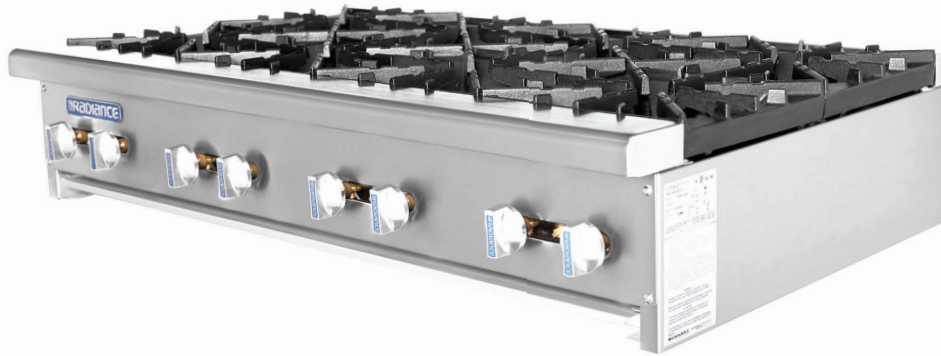

4184 E. Conant st., Long Beach, CA 90808
 Tel. 800-500-3519 Fax. 310-900-1066
www.turboairinc.com

Project :

Model # :

Item # :

Qty :

Available W/H :

Approval :

High Output Counter Top Hot Plate

Model : TAHP-48-8

≡ FEATURES & BENEFITS ≡

- **Stainless steel front, sides and 4" front top ledge**
- **Easy cleaning, detachable lift-off 2 piece burner**
- **Center concentrated design high performance 32,000 BTU/hr burner**
- **Removable 12" x 12" heavy cast-iron top grates**
- **Grooved design top grate ensure direct heat to cooking surface**
- **Removable full width grease pan**
- **Top grate is designed to allow pot to slide without lifting**
- **Ergonomically designed heat resistant PPS (Poly Phenylene Sulfide) On-Off knob**
- **Adjustable standing pilot for each burner**
- **3/4" rear gas connection and gas pressure regulator**
- **2" stainless steel legs included**

Model	#of Burners	Total BTUs	Crated Weight (lbs.)	W x D x H†(inches)
TAHP-48-8	8	256,000	295	48 x 30 x 10

High Output Counter Top Hot Plate

Model : TAHP-48-8

DATA	
Gas Type	NAT/LP Convertible
Gas Connection	3/4"
Regulator	3/4"
Gas Pressure	NAT : 5W.C" / LPG : 10W.C"
BTU	256,000
SHIPPING DATA	
Class	85
Length (in.)	48 (1219mm)
Depth (in.) *	30 (762mm)
Height (in.) †	10 (254mm)
Shipping Weight (lbs.)	295