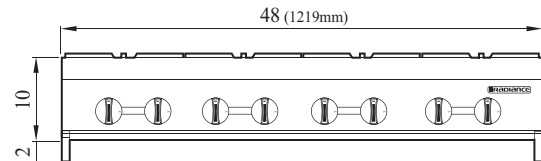

High Output Counter Top Hot Plate

Model : TAHP-48-8

DATA	
Gas Type	NAT/LP Convertible
Gas Connection	3/4"
Regulator	3/4"
Gas Pressure	NAT : 5W.C" / LPG : 10W.C"
BTU	256,000
SHIPPING DATA	
Class	85
Length (in.)	48 (1219mm)
Depth (in.) *	30 (762mm)
Height (in.) †	10 (254mm)
Shipping Weight (lbs.)	295

Design and specifications subject to change without notice.
Actual shipping weight may differ due to extra packing materials for product protection.
* Depth does not include 3/4" for rear gas connection.
† Height does not include 2" for leg height.

■ WARRANTY : 1 Year Labor and Parts Warranty

PLAN VIEW

(unit : inch)

FRONT VIEW

Ver.20210322

- Turbo Air : 800-627-0032 ■ GK : 800-500-3519
- Warranty : 800-381-7770 ■ AC : 888-900-1002