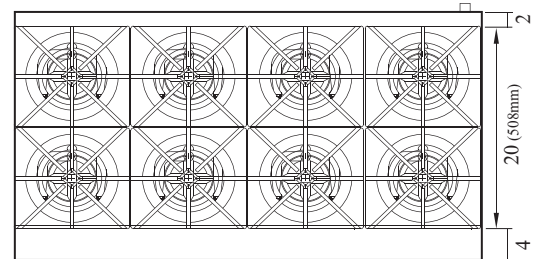

High Output Counter Top Hot Plate

Model : TAHP-48-8

DATA	
Gas Type	NAT/LP Convertible
Gas Connection	3/4"
Regulator	3/4"
Gas Pressure	NAT : 5W.C" / LPG : 10W.C"
BTU	256,000
SHIPPING DATA	
Class	85
Length (in.)	48 (1219mm)
Depth (in.) *	30 (762mm)
Height (in.) †	10 (254mm)
Shipping Weight (lbs.)	295

Design and specifications subject to change without notice.
Actual shipping weight may differ due to extra packing materials for product protection.
* Depth does not include 3/4" for rear gas connection.
† Height does not include 2" for leg height.

■ WARRANTY : 1 Year Labor and Parts Warranty

PLAN VIEW

(unit : inch)

TOP VIEW