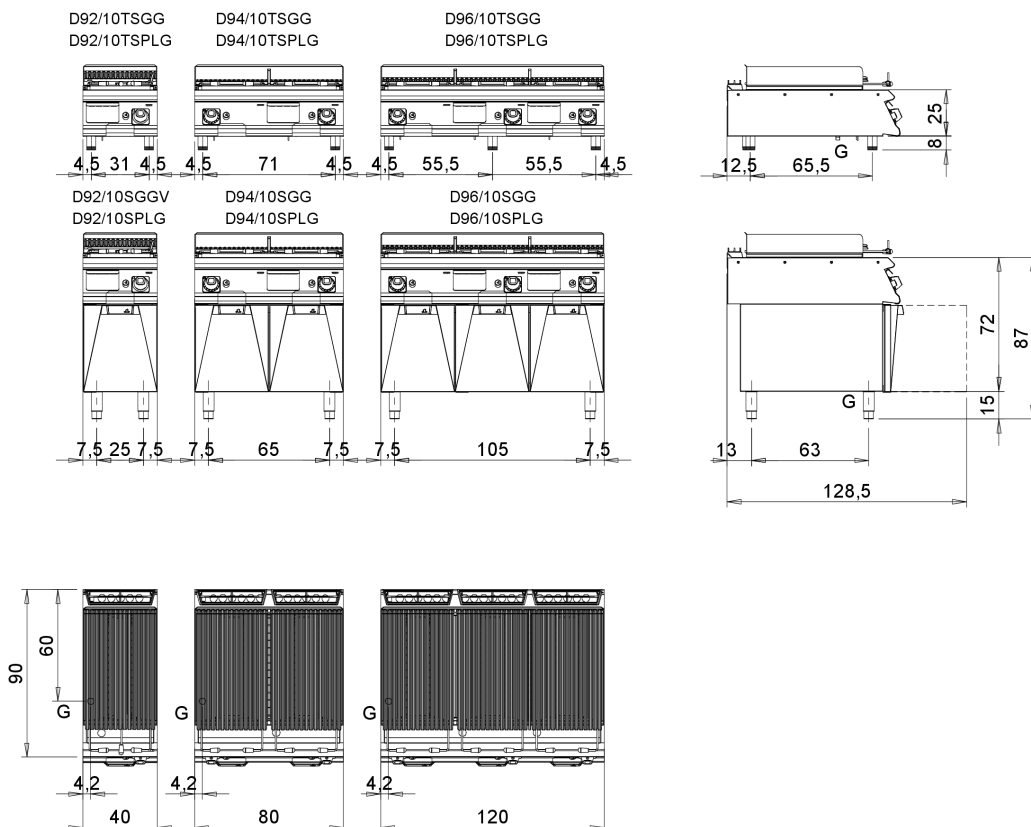

Project:
Rev:
Zone:
Location:

CODICE
CR1656209

MODELLO
D92/10SPLGP

SERIE
DIAMANTE90

Technical Information

SPECIFICATION	DATA
MATERIAL	CR1656209
DEFINITION	D92/10SPLGP PIETRALAV.GAS FISH M40 A/G
COMMERCIAL LINE	DIAMANTE
SUPPLY	GAS
DIM. WIDTH	400 mm
DIM. PRODUCTIVITY	900 mm
DIM. HEIGHT	870 mm
NET WEIGHT	1,000 Kg
VOLUME (net)	0,313
PACKAGE LENGTH	440,000 mm
PACKAGE WIDTH	1020 mm
PACKAGING HEIGHT	1160,000 mm
PACKAGE VOLUME	0,522 m3
GROSS PACKING WEIGHT	2,000 Kg
GAS POWER	12,50
GAS POWER (G25.3/25mbar)	12,00
CERTIFIED MODEL	D92/10SPL

Lava Stone Grill GAS M40 - Stainless Steel Rod Grill - M40 on compartment

Project:
Rev:
Zone:
Location:

CODICE
CR1656209

MODELLO
D92/10SPLGP

SERIE
DIAMANTE90

MISURE IN cm - DIMENSIONS IN cm - ABMESSUNGEN IN cm- MESURES EN cm
MEDIDAS EN cm - MATEN IN cm - DIMENSIONES EN cm