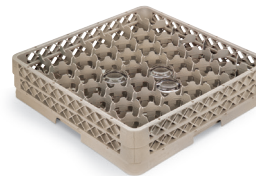

TR10FF
9-COMPARTMENT
5⁵/₁₆" (14.9 cm) sq. compartment
diagonal 8⁵/₁₆" (21.1 cm)

TR18JJ
12-COMPARTMENT
4³/₄" (12.1 cm) diameter
Rack Max®

TR8DD
16-COMPARTMENT
4³/₈" (11.1 cm) sq. compartment
6³/₁₆" (15.7 cm) diagonal

TR11GG
20-COMPARTMENT
3¹⁵/₁₆" (10.0 cm) diameter
Rack Max

TR6BB
25-COMPARTMENT
3¹/₂" (8.9 cm) sq. compartment
4⁵/₁₆" (12.5 cm) diagonal

TR12HH
30-COMPARTMENT
3³/₁₆" (8.1 cm) diameter
Rack Max

TR7CCC
36-COMPARTMENT
2⁷/₈" (7.3 cm) sq. compartment
4¹/₁₆" (10.3 cm) diagonal

TR13MM
42-COMPARTMENT
2³/₄" (6.9 cm) diameter
Rack Max low-profile rack
available in beige only

TR9E
49-COMPARTMENT
2⁷/₈" (6.2cm) sq. compartment
3⁷/₁₆" (8.7 cm) diagonal

TRAEX STANDARD FULL-SIZE OPEN COMPARTMENT RACKS

9-COMP	12-COMP	16-COMP	20-COMP	25-COMP	30-COMP	36-COMP	49-COMP	OVERALL HEIGHT IN (CM)	INTERIOR HEIGHT IN (CM)	CASE LOT
TR10	TR18	TR8	TR11	TR6	TR12	TR7	TR9	4 (10.2)	3 ¹ / ₄ (8.3)	6
TR10F	TR18J	TR8D	TR11G	TR6B	TR12H	TR7C	TR9E	5 ⁵ / ₁₆ (14)	4 ¹ / ₁₆ (12.2)	2
TR10A	TR18A	TR8A	TR11A	TR6A	TR12A	TR7A	TR9A	5 ⁵ / ₁₆ (14)	4 ¹ / ₁₆ (12.2)	2
TR10FF	TR18JJ	TR8DD	TR11GG	TR6BB	TR12HH	TR7CC	TR9EE	7 ¹ / ₈ (18.1)	6 ³ / ₁₆ (16.2)	2
TR10FA	TR18JA	TR8DA	TR11GA	TR6BA	TR12HA	TR7CA	TR9EA	7 ¹ / ₈ (18.1)	6 ³ / ₁₆ (16.2)	2
TR10FFF	TR18JJJ	TR8DDD	TR11GGG	TR6BBB	TR12HHH	TR7CCC	TR9EEE	8 ³ / ₄ (22.2)	7 ⁷ / ₈ (20)	2
TR10FFA	TR18JJA	TR8DDA	TR11GGA	TR6BBA	TR12HHA	TR7CCA	TR9EEA	8 ³ / ₄ (22.2)	7 ⁷ / ₈ (20)	2
TR10FFFF	TR18JJJJ	TR8DDDD	TR11GGGG	TR6BBBB	TR12HHHH	TR7CCCC	TR9EEEE	10 ⁵ / ₁₆ (26.2)	9 ⁷ / ₁₆ (24)	2
TR10FFFA	TR18JJJA	TR8DDDA	TR11GGGA	TR6BBBBB	TR12HHHA	TR7CCCA	TR9EEEA	10 ⁵ / ₁₆ (26.2)	9 ⁷ / ₁₆ (24)	2
TR10FFFFF	TR18JJJJJ	TR8DDDDD	TR11GGGGG	TR6BBBBB	TR12HHHHH	TR7CCCCC	TR9EEEE	11 ¹ / ₈ (30.2)	11 (27.9)	2
TR10FFFFA	TR18JJJJA	TR8DDDDA	TR11GGGGA	TR6BBBBB	TR12HHHHA	TR7CCCCA	TR9EEEE	11 ¹ / ₈ (30.2)	11 (27.9)	2