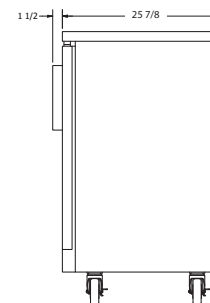

115/60/1
Nema-5-15P

Commercial Use Only - Not warranted for residential use

Specifications subject to change without notice

Part Number	Doors	Shelves	Amps	HP	Voltage	Nema Plug	Cord Length	Unit Size (in) (l x d x h)
Solid Door								
BB-3-72	3	6	3	1/4+	115/60/1	5-15P	8 Foot	72.75" x 25.875" x 42.25"
Glass Door								
BB-3G-72	3	6	3.96	1/4+	115/60/1	5-15P	8 Foot	72.75" x 25.875" x 42.25"