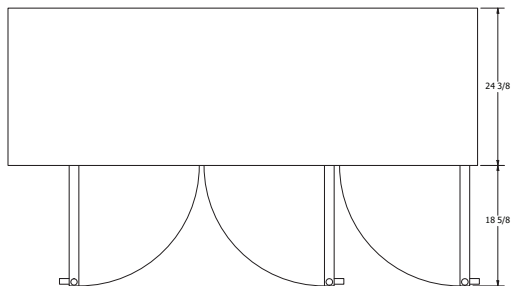

115/60/1
Nema-5-15P

Commercial Use Only - Not warranted for residential use

Specifications subject to change without notice

Part Number	Doors	Shelves	Amps	HP	Voltage	Nema Plug	Cord Length	Unit Size (in) (l x d x h)
Solid Door								
BB-3-72	3	6	3	1/4+	115/60/1	5-15P	8 Foot	72.75" x 25.875" x 42.25"
Glass Door								
BB-3G-72	3	6	3.96	1/4+	115/60/1	5-15P	8 Foot	72.75" x 25.875" x 42.25"