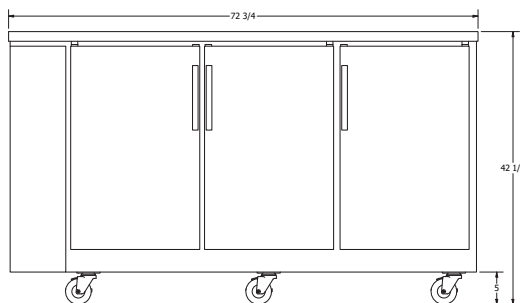

115/60/1
Nema-5-15P

Commercial Use Only - Not warranted for residential use

Specifications subject to change without notice

Part Number	Doors	Shelves	Amps	HP	Voltage	Nema Plug	Cord Length	Unit Size (in) (l x d x h)
Solid Door								
BB-3-72	3	6	3	1/4+	115/60/1	5-15P	8 Foot	72.75" x 25.875" x 42.25"
Glass Door								
BB-3G-72	3	6	3.96	1/4+	115/60/1	5-15P	8 Foot	72.75" x 25.875" x 42.25"