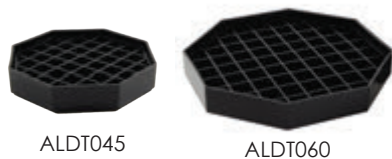

PLASTIC BLACK DRIP TRAY

ITEM	DESCRIPTION	U/M	WEIGHT GROSS lbs	INNER PACK	MASTER PACK	CU.FT.
ALDT045	4 1/2", 4 pcs pack	PACK	12.60	12	24	1.06
ALDT060	6", 4 pcs pack	PACK	16.50	12	24	1.77