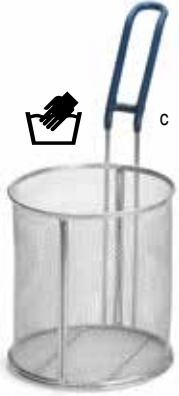

KETTLE WHIPS

PASTA & COOKING BASKETS

SKIMMERS

POTATO MASHERS

Item #	Description	Min Order	List Price (\$)
KETTLE WHIPS—STAINLESS STEEL			
a.	KW48 48", 8¼" dia	1 ea	193.62 ea
b.	MW40 40", 5" dia	1 ea	88.26 ea
PASTA BASKETS—18/8 STAINLESS STEEL, BLUE COOL TOUCH VINYL HANDLE†			
984	Basket, 4½ dia x 6"	2 ea	54.06 ea
c.	985 Basket, 5¼ dia x 7"	2 ea	58.68 ea
986	Basket, 6½ dia x 7"	2 ea	70.34 ea
COOKING BASKETS—18/8 STAINLESS STEEL			
987	Basket, 8¼ dia x 5"	2 ea	65.10 ea
d.	988 Basket, 10½ dia x 3½"	2 ea	74.46 ea
SKIMMERS—NICKEL PLATED STEEL†			
e.	2409 9" Round, Spiral Wire, 21½" Length	1 ea	15.80 ea
f.	2675 5¼ x 6" Rectangular, Fine Mesh, 18" Length	1 ea	9.44 ea
g.	2677 6½" Square, Fine Mesh, 20½" Length	1 ea	10.16 ea
h.	3306 6" Round, Square Mesh, 19" Length	1 ea	12.64 ea
POTATO MASHERS—ASSORTED			
STAINLESS STEEL			
i.	7412 4½" Diamond Face, 13½" Length	1 ea	32.76 ea
7418	4" Square Face, 18¼" Length	1 ea	44.04 ea
7424	5¼" Square Face, 24" Length	1 ea	49.44 ea
7432	5¼" Square Face, 32" Length	1 ea	63.40 ea
j.	4424 5½" dia Round Face, 24" Length	1 ea	51.18 ea
CHROME PLATED STEEL WITH BLACK VINYL HANDLE†			
k.	7319 4½" dia Round Face, 19" Length	1 ea	28.42 ea
7324	6" dia Round Face, 24" Length	1 ea	37.54 ea