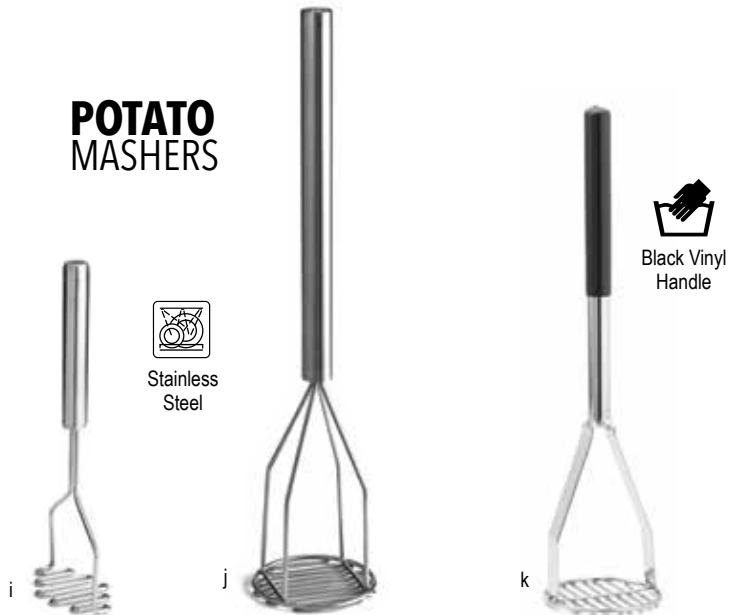

KETTLE WHIPS

PASTA & COOKING BASKETS

SKIMMERS

POTATO MASHERS

Item #	Description	Min Order	List Price (\$)
KETTLE WHIPS—STAINLESS STEEL			
a.	KW48 48", 8¼" dia	1 ea	193.62 ea
b.	MW40 40", 5" dia	1 ea	88.26 ea
PASTA BASKETS—18/8 STAINLESS STEEL, BLUE COOL TOUCH VINYL HANDLE†			
984	Basket, 4½ dia x 6"	2 ea	54.06 ea
c.	985 Basket, 5¼ dia x 7"	2 ea	58.68 ea
986	Basket, 6½ dia x 7"	2 ea	70.34 ea
COOKING BASKETS—18/8 STAINLESS STEEL			
987	Basket, 8¼ dia x 5"	2 ea	65.10 ea
d.	988 Basket, 10½ dia x 3½"	2 ea	74.46 ea
SKIMMERS—NICKEL PLATED STEEL†			
e.	2409 9" Round, Spiral Wire, 21½" Length	1 ea	15.80 ea
f.	2675 5¼ x 6" Rectangular, Fine Mesh, 18" Length	1 ea	9.44 ea
g.	2677 6½" Square, Fine Mesh, 20½" Length	1 ea	10.16 ea
h.	3306 6" Round, Square Mesh, 19" Length	1 ea	12.64 ea
POTATO MASHERS—ASSORTED			
STAINLESS STEEL			
i.	7412 4½" Diamond Face, 13½" Length	1 ea	32.76 ea
7418	4" Square Face, 18¼" Length	1 ea	44.04 ea
7424	5¼" Square Face, 24" Length	1 ea	49.44 ea
7432	5¼" Square Face, 32" Length	1 ea	63.40 ea
j.	4424 5½" dia Round Face, 24" Length	1 ea	51.18 ea
CHROME PLATED STEEL WITH BLACK VINYL HANDLE†			
k.	7319 4½" dia Round Face, 19" Length	1 ea	28.42 ea
7324	6" dia Round Face, 24" Length	1 ea	37.54 ea