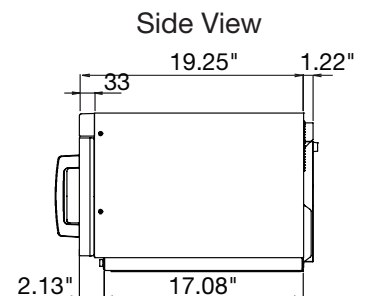

Design and specifications subject to change without notice. Sharp is a registered trademark of Sharp Corporation. TwinTouch, SelectaProgram, SelectaPower, SelectaTime and Express Defrost are trademarks of Sharp Corporation. All other trademarks are the property of their respected owners.

SHARP ELECTRONICS CORPORATION
100 Paragon Drive, Montvale NJ, 07645
1.800.237.4277 • www.sharppusa.com

© 2018 Sharp Electronics Corporation. All rights reserved.

SHARP®
Be Original.