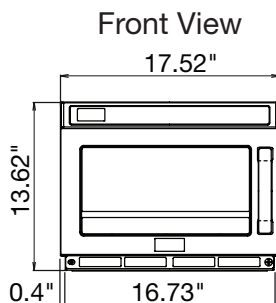

Design and specifications subject to change without notice. Sharp is a registered trademark of Sharp Corporation. TwinTouch, SelectaProgram, SelectaPower, SelectaTime and Express Defrost are trademarks of Sharp Corporation. All other trademarks are the property of their respected owners.

SHARP ELECTRONICS CORPORATION
100 Paragon Drive, Montvale NJ, 07645
1.800.237.4277 • www.sharppusa.com

© 2018 Sharp Electronics Corporation. All rights reserved.

SHARP®
Be Original.