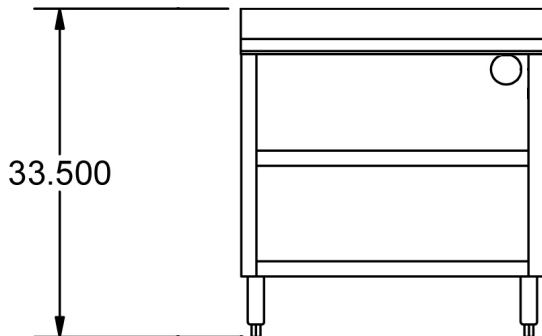

## Certifications:

UB4-21-GC241

UB4-21-GC242

Fully Adjustable Shelf

Fully Adjustable Rack Slides

## Material:

- T-304 18 ga. Stainless Steel
- Stainless Steel Legs
- Adjustable High Impact Corrosion Resistant Feet

Part Number	Unit Size (l x w x h)	Adjustable Shelf Included	Product Weight (lbs)
UB4-21-GC240	24" x 21 1/4" x 33 1/2"	No	62.00
UB4-21-GC241	24" x 21 1/4" x 33 1/2"	Yes	69.00
UB4-21-GC242	24" x 21 1/4" x 33 1/2"	Rack Slides	65.00
UB4-21-GC301	30" x 21 1/4" x 33 1/2"	Yes	82.00
UB4-21-GC361	36" x 21 1/4" x 33 1/2"	Yes	90.00
UB4-21-GC481	48" x 21 1/4" x 33 1/2"	Yes	114.00