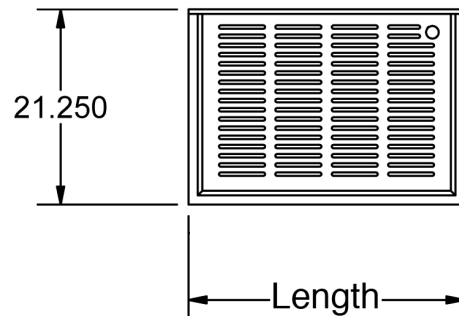

## Certifications:

UB4-21-GC241

UB4-21-GC242

Fully Adjustable Shelf

Fully Adjustable Rack Slides

## Material:

- T-304 18 ga. Stainless Steel
- Stainless Steel Legs
- Adjustable High Impact Corrosion Resistant Feet

Part Number	Unit Size (l x w x h)	Adjustable Shelf Included	Product Weight (lbs)
UB4-21-GC240	24" x 21 1/4" x 33 1/2"	No	62.00
UB4-21-GC241	24" x 21 1/4" x 33 1/2"	Yes	69.00
UB4-21-GC242	24" x 21 1/4" x 33 1/2"	Rack Slides	65.00
UB4-21-GC301	30" x 21 1/4" x 33 1/2"	Yes	82.00
UB4-21-GC361	36" x 21 1/4" x 33 1/2"	Yes	90.00
UB4-21-GC481	48" x 21 1/4" x 33 1/2"	Yes	114.00