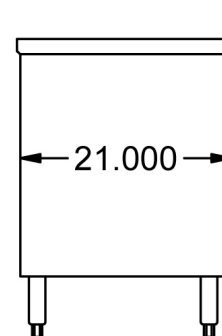

## Certifications:

UB4-21-GC241

UB4-21-GC242

Fully Adjustable Shelf

Fully Adjustable Rack Slides

## Material:

- T-304 18 ga. Stainless Steel
- Stainless Steel Legs
- Adjustable High Impact Corrosion Resistant Feet

Part Number	Unit Size (l x w x h)	Adjustable Shelf Included	Product Weight (lbs)
UB4-21-GC240	24" x 21 1/4" x 33 1/2"	No	62.00
UB4-21-GC241	24" x 21 1/4" x 33 1/2"	Yes	69.00
UB4-21-GC242	24" x 21 1/4" x 33 1/2"	Rack Slides	65.00
UB4-21-GC301	30" x 21 1/4" x 33 1/2"	Yes	82.00
UB4-21-GC361	36" x 21 1/4" x 33 1/2"	Yes	90.00
UB4-21-GC481	48" x 21 1/4" x 33 1/2"	Yes	114.00