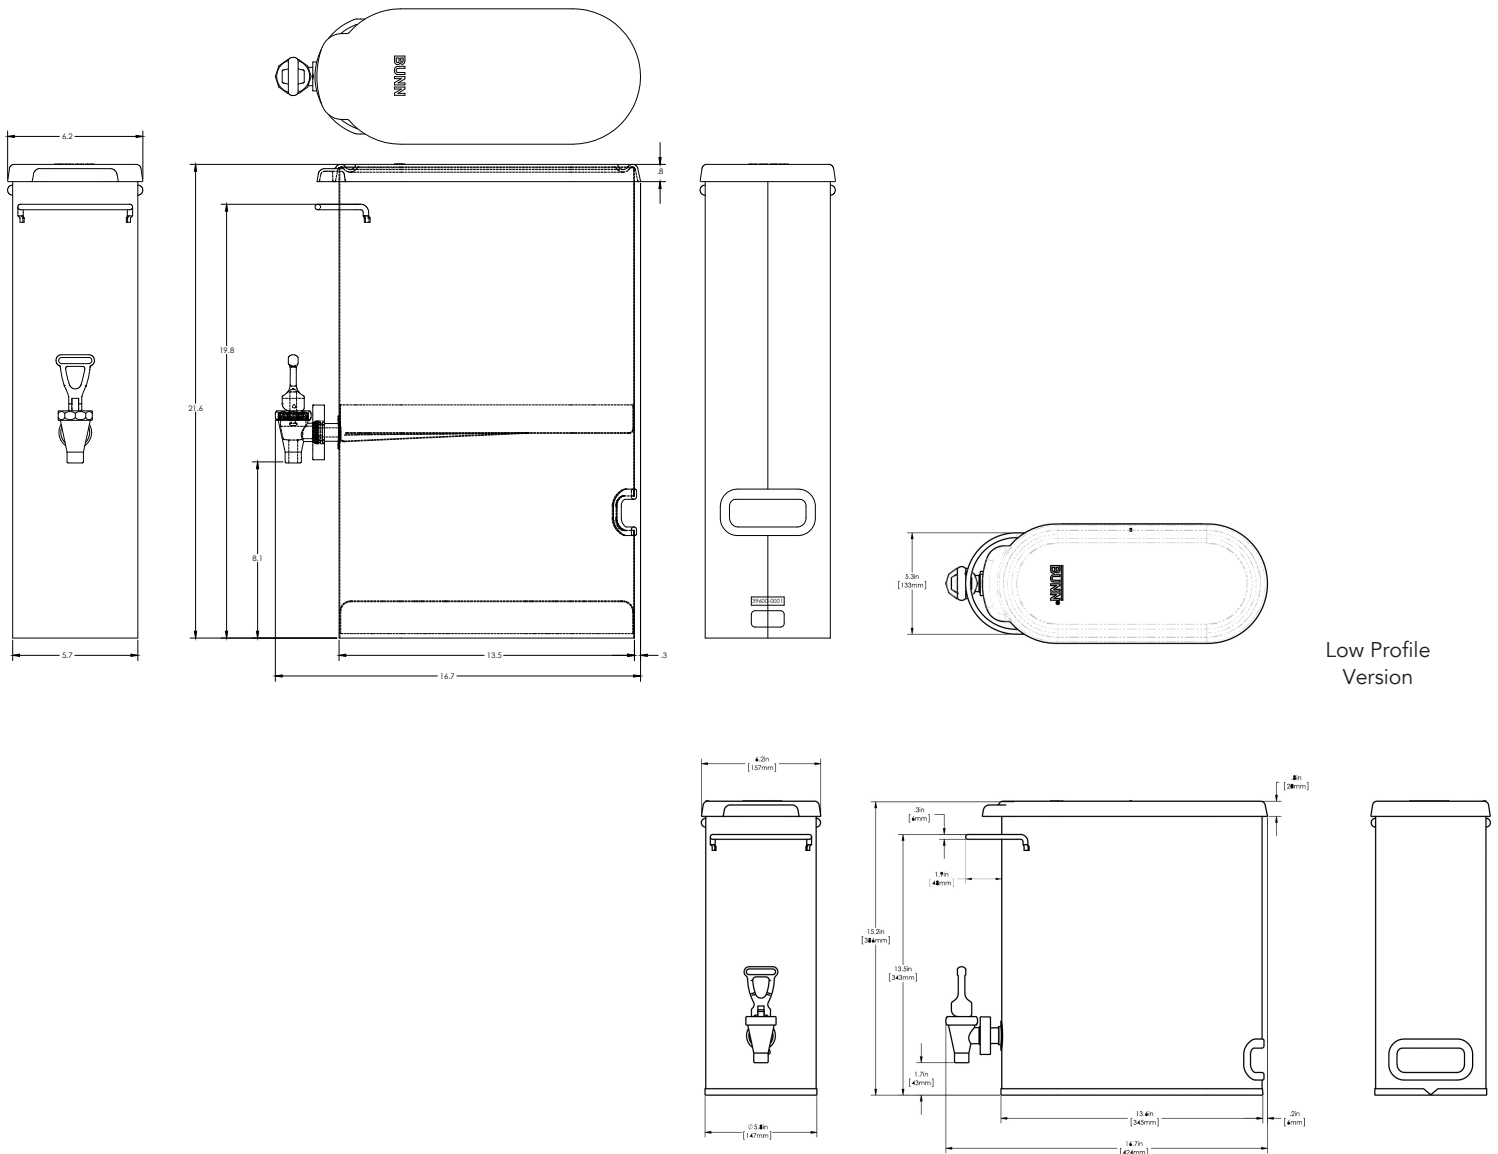

Dimensions & Specifications

Model	Product #	Cubic Measure	Shipping Weight
TDO-N-3.5	39600.0001	1.4 ft³ / 0.04	12.3 lbs / 5.58 kg
TDO-N-3.5 (pinch tube faucet*)	39600.0047	1.4 ft³ / 0.04	12.3 lbs / 5.58 kg
TDO-N-3.5 (Brew-thru lid)	39600.0081	1.4 ft³ / 0.04	12.3 lbs / 5.58 kg
TDO-N-3.5 LP	39600.0065	.93 ft³ / 0.02	5.4bs / 2.4 kg

* Pinch tube faucet requires bag liner for proper operation.

Electrical Noelectrical
Plumbing N/A

Low Profile Version

Bunn-O-Matic® Corporation of Canada • 280 Industrial Pkwy South, Aurora Ontario. L4G 3T9 • (905) 841-2866 • www.bunn.com

BUNN® practices continuous product research and improvement. We reserve the right to change specifications and product design without notice. Such revisions do not entitle the buyer to corresponding changes, improvements, additions or replacements for previously purchased equipment.

All dimensions shown in centimeters.