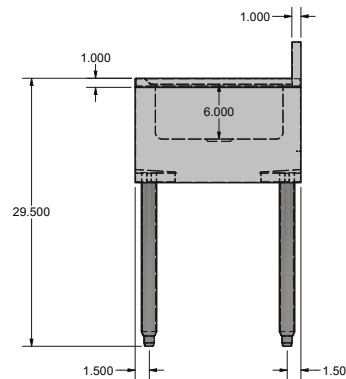

### Features:

- Bowl Dimensions: 10" (l) x 14" (w) x 6" (d)
- Accepts 4" O.C. Deck Mount Faucet
- Easily Install Legs into Body
- Includes Basket Drain (BKDR-2)

### Material:

- T-304 18 ga. Stainless Steel Top
- Stainless Steel Legs
- Adjustable High Impact Corrosion Resistant Feet

### Options:

- Upgraded Bullet Feet

Part Number	Unit Size (l x w x h)	Faucet Mount	Product Weight (lbs)	Included Faucet
UB4-18-1014HS	15" x 18 1/4" x 33 1/2"	Splash	30.00	-
UB4-18-1014HS-P-G	15" x 18 1/4" x 33 1/2"	Splash	35.00	BKD-6-G
UB4-18-1014HS12	12" x 18 1/4" x 33 1/2"	Splash	32.00	-
UB4-18-1014HS12-P-G	12" x 18 1/4" x 33 1/2"	Splash	35.00	BKD-6-G