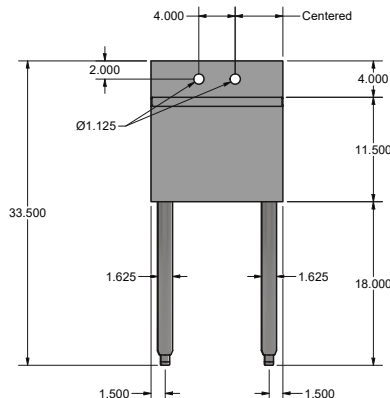

### Features:

- Bowl Dimensions: 10" (l) x 14" (w) x 6" (d)
- Accepts 4" O.C. Deck Mount Faucet
- Easily Install Legs into Body
- Includes Basket Drain (BKDR-2)

### Material:

- T-304 18 ga. Stainless Steel Top
- Stainless Steel Legs
- Adjustable High Impact Corrosion Resistant Feet

### Options:

- Upgraded Bullet Feet

Part Number	Unit Size (l x w x h)	Faucet Mount	Product Weight (lbs)	Included Faucet
UB4-18-1014HS	15" x 18 1/4" x 33 1/2"	Splash	30.00	-
UB4-18-1014HS-P-G	15" x 18 1/4" x 33 1/2"	Splash	35.00	BKD-6-G
UB4-18-1014HS12	12" x 18 1/4" x 33 1/2"	Splash	32.00	-
UB4-18-1014HS12-P-G	12" x 18 1/4" x 33 1/2"	Splash	35.00	BKD-6-G