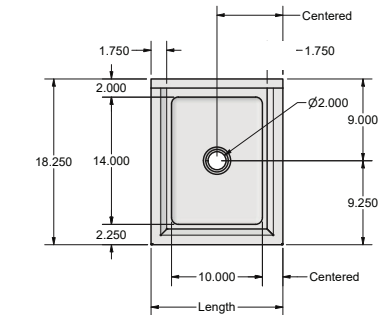

### Features:

- Bowl Dimensions: 10" (l) x 14" (w) x 6" (d)
- Accepts 4" O.C. Deck Mount Faucet
- Easily Install Legs into Body
- Includes Basket Drain (BKDR-2)

### Options:

- Upgraded Bullet Feet

Part Number	Unit Size (l x w x h)	Faucet Mount	Product Weight (lbs)	Included Faucet
UB4-18-1014HS	15" x 18 1/4" x 33 1/2"	Splash	30.00	-
UB4-18-1014HS-P-G	15" x 18 1/4" x 33 1/2"	Splash	35.00	BKD-6-G
UB4-18-1014HS12	12" x 18 1/4" x 33 1/2"	Splash	32.00	-
UB4-18-1014HS12-P-G	12" x 18 1/4" x 33 1/2"	Splash	35.00	BKD-6-G