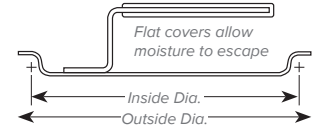

Wear-Ever® Covers for Aluminum Cookware

- 14-gauge 3004 aluminum
- Welded all-natural antimicrobial dipped handle stays cool to the touch and is rated to 350 F (176.6 C)
- Easy-grasp handle design for safety and hanging convenience
- Flat covers: Height with handle: 1 1/8" (4.1 cm)
- Domed covers: Deep satin finish

FLAT COVERS	OUTSIDE DIA: IN (CM)	INSIDE DIA: IN (CM)	HEIGHT W/ HANDLE: IN (CM)
67311	6 3/8 (16.8)	6 1/8 (15.4)	1 1/8 (4.1)
67327	7 1/8 (20)	7 1/8 (18.1)	1 1/8 (4.1)
67312	8 3/8 (21.1)	7 7/8 (20)	1 1/8 (4.1)
67313	9 3/8 (23.3)	8 3/8 (22.3)	1 1/8 (4.1)
67314	9 3/8 (24.9)	9 3/8 (23.6)	1 1/8 (4.1)
67315	10 1/2 (26.7)	9 3/8 (25)	1 1/8 (4.1)
67509	10 3/4 (27.3)	10 1/8 (25.7)	1 1/8 (4.1)
67317	11 3/8 (28.4)	10 3/8 (27.1)	1 1/8 (4.1)
67318	12 (30.5)	11 1/8 (29.1)	1 1/8 (4.1)
67320	12 3/8 (31.4)	11 3/8 (30.1)	1 1/8 (4.1)
67521	12 3/4 (32.4)	12 1/8 (30.7)	1 1/8 (4.1)
67533	13 3/8 (34.4)	13 1/8 (33.3)	1 1/8 (4.1)
67541	14 3/8 (37.8)	14 3/8 (36)	1 1/8 (4.1)
67561	17 3/8 (43.5)	16 1/4 (41.3)	1 1/8 (4.1)
67581	18 3/8 (47.9)	18 3/8 (46.1)	1 1/8 (4.1)
67691	20 3/8 (53)	20 3/8 (51.2)	1 1/8 (4.1)

DOMED COVERS	OUTSIDE DIA: IN (CM)	INSIDE DIA: IN (CM)	HEIGHT W/ HANDLE IN (CM)	CASE LOT
67411	6 3/8 (16.8)	5 7/8 (14.9)	2 1/8 (5.2)	1
67427	7 1/8 (20)	7 1/8 (18.1)	2 1/8 (5.2)	1
67412	8 3/8 (21.3)	7 1/2 (19.1)	2 1/8 (5.4)	1
67413	9 3/8 (23.8)	8 3/8 (21.6)	2 1/8 (5.4)	1
67424	10 (25.4)	8 3/4 (22.2)	2 1/8 (5.6)	1
—	—	—	—	1
67409	10 3/4 (27.3)	9 3/4 (24.8)	2 1/4 (5.7)	1
67417	11 3/8 (28.9)	10 1/2 (26.7)	2 3/8 (5.6)	1
—	—	—	—	1
—	—	—	—	1
67421	12 3/8 (32.7)	11 1/4 (29.8)	2 3/8 (5.8)	1
67433	13 3/8 (34.4)	13 3/8 (33.3)	2 3/8 (5.8)	1
67441	14 3/8 (37.8)	14 3/8 (36)	2 3/8 (6.2)	1
67461	17 3/8 (43.5)	16 1/4 (41.3)	2 3/8 (6.2)	1
—	—	—	—	1
67491	20 3/8 (53)	20 3/8 (51.2)	2 3/8 (6.5)	1