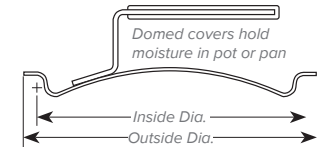

Wear-Ever® Covers for Aluminum Cookware

- 14-gauge 3004 aluminum
- Welded all-natural antimicrobial dipped handle stays cool to the touch and is rated to 350 F (176.6 C)
- Easy-grasp handle design for safety and hanging convenience
- Flat covers: Height with handle: 1 1/8" (4.1 cm)
- Domed covers: Deep satin finish

FLAT COVERS	OUTSIDE DIA: IN (CM)	INSIDE DIA: IN (CM)	HEIGHT W/ HANDLE: IN (CM)
67311	6 3/8 (16.8)	6 1/8 (15.4)	1 1/8 (4.1)
67327	7 1/8 (20)	7 1/8 (18.1)	1 1/8 (4.1)
67312	8 3/8 (21.1)	7 7/8 (20)	1 1/8 (4.1)
67313	9 3/8 (23.3)	8 3/8 (22.3)	1 1/8 (4.1)
67314	9 3/8 (24.9)	9 3/8 (23.6)	1 1/8 (4.1)
67315	10 1/2 (26.7)	9 3/8 (25)	1 1/8 (4.1)
67509	10 3/4 (27.3)	10 1/8 (25.7)	1 1/8 (4.1)
67317	11 3/8 (28.4)	10 3/8 (27.1)	1 1/8 (4.1)
67318	12 (30.5)	11 1/8 (29.1)	1 1/8 (4.1)
67320	12 3/8 (31.4)	11 3/8 (30.1)	1 1/8 (4.1)
67521	12 3/4 (32.4)	12 1/8 (30.7)	1 1/8 (4.1)
67533	13 3/8 (34.4)	13 1/8 (33.3)	1 1/8 (4.1)
67541	14 3/8 (37.8)	14 3/8 (36)	1 1/8 (4.1)
67561	17 3/8 (43.5)	16 1/4 (41.3)	1 1/8 (4.1)
67581	18 3/8 (47.9)	18 3/8 (46.1)	1 1/8 (4.1)
67691	20 3/8 (53)	20 3/8 (51.2)	1 1/8 (4.1)

DOMED COVERS	OUTSIDE DIA: IN (CM)	INSIDE DIA: IN (CM)	HEIGHT W/ HANDLE IN (CM)	CASE LOT
67411	6 3/8 (16.8)	5 7/8 (14.9)	2 1/8 (5.2)	1
67427	7 1/8 (20)	7 1/8 (18.1)	2 1/8 (5.2)	1
67412	8 3/8 (21.3)	7 1/2 (19.1)	2 1/8 (5.4)	1
67413	9 3/8 (23.8)	8 3/8 (21.6)	2 1/8 (5.4)	1
67424	10 (25.4)	8 3/4 (22.2)	2 1/8 (5.6)	1
—	—	—	—	1
67409	10 3/4 (27.3)	9 3/4 (24.8)	2 1/4 (5.7)	1
67417	11 3/8 (28.9)	10 1/2 (26.7)	2 3/8 (5.6)	1
—	—	—	—	1
—	—	—	—	1
67421	12 3/8 (32.7)	11 1/4 (29.8)	2 3/8 (5.8)	1
67433	13 3/8 (34.4)	13 3/8 (33.3)	2 3/8 (5.8)	1
67441	14 3/8 (37.8)	14 3/8 (36)	2 3/8 (6.2)	1
67461	17 3/8 (43.5)	16 1/4 (41.3)	2 3/8 (6.2)	1
—	—	—	—	1
67491	20 3/8 (53)	20 3/8 (51.2)	2 3/8 (6.5)	1