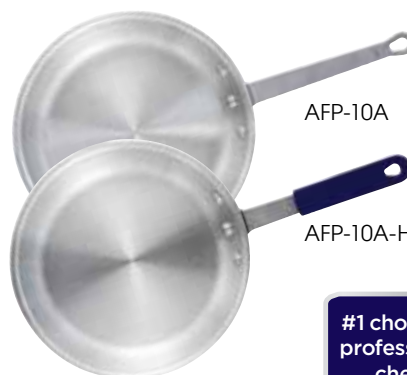

GLADIATOR™ EXCALIBUR® NON-STICK

- Excalibur® non-stick finish bonds to the aluminum for a long lasting, scratch-resistant finish

ITEM	DESCRIPTION	UOM	CASE
AFP-7XC	7"Dia	Each	6
AFP-8XC	8"Dia	Each	6
AFP-10XC	10"Dia	Each	6
AFP-12XC	12"Dia	Each	6
AFP-14XC	14"Dia	Each	6
AFP-7XC-H	7"Dia with Sleeve	Each	6
AFP-8XC-H	8"Dia with Sleeve	Each	6
AFP-10XC-H	10"Dia with Sleeve	Each	6
AFP-12XC-H	12"Dia with Sleeve	Each	6
AFP-14XC-H	14"Dia with Sleeve	Each	6

- Made of 3003 aluminum alloy, the Majestic™ fry pans offer exceptional performance at a great value
- Available in three finishes: Majestic™ mirror, Majestic™ satin & Majestic™ Quantum2® non-stick
- 3.5mm thickness

MAJESTIC™ SATIN FINISH

ITEM	DESCRIPTION	UOM	CASE
AFP-7S	7"Dia	Each	6
AFP-8S	8"Dia	Each	6
AFP-10S	10"Dia	Each	6
AFP-12S	12"Dia	Each	6
AFP-14S	14"Dia	Each	6

MAJESTIC™ MIRROR FINISH

ITEM	DESCRIPTION	UOM	CASE
AFP-7	7"Dia	Each	6
AFP-8	8"Dia	Each	6
AFP-10	10"Dia	Each	6
AFP-12	12"Dia	Each	6
AFP-14	14"Dia	Each	6

MAJESTIC™ QUANTUM2® NON-STICK

ITEM	DESCRIPTION	UOM	CASE
AFP-7NS	7"Dia	Each	6
AFP-8NS	8"Dia	Each	6
AFP-10NS	10"Dia	Each	6
AFP-12NS	12"Dia	Each	6
AFP-14NS	14"Dia	Each	6
AFP-7NS-H	7"Dia with Sleeve	Each	6
AFP-8NS-H	8"Dia with Sleeve	Each	6
AFP-10NS-H	10"Dia with Sleeve	Each	6
AFP-12NS-H	12"Dia with Sleeve	Each	6
AFP-14NS-H	14"Dia with Sleeve	Each	6

GLADIATOR™ FRY PANS

AFP-10A