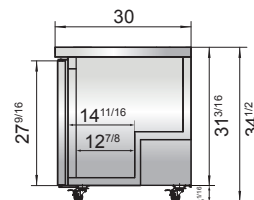

New Jersey, Ohio, Texas, Washington

SPECIFICATIONS

Models	Door	Capacity (Cu.Ft.)	Shelves	Casters (inch)	Rated Current (A)	Voltage (V/Hz/Ph)	HP	Refrigerant	Exterior Dimensions (inch)	Net Weight (lbs)	Gross Weight (lbs)
MGF24FGR	1	4.8	2	2	2.4	115/60/1	1/5	R290	23 ^{13/16} ×25×32 ^{1/2}	115	137
MGF8405GR/GRL	1	7.2	1	2	1.8	115/60/1	1/5	R290	27 ^{1/2} ×30×34 ^{1/2}	146	179
MGF36FGR	2	8.7	2	2	2.6	115/60/1	1/4	R290	36 ^{5/16} ×30×34 ^{1/2}	172	222
MGF8406GR	2	13.4	2	2	2.6	115/60/1	1/4	R290	48 ^{1/4} ×30×34 ^{1/2}	203	245
MGF8407GR	2	17.2	2	2	2.6	115/60/1	1/4	R290	60 ^{1/4} ×30×34 ^{1/2}	229	276

PLAN VIEW

MGF8405GR

MGF8405GRL

MGF36FGR

MGF8406GR

MGF8407GR

MGF24FGR

SIDE VIEW