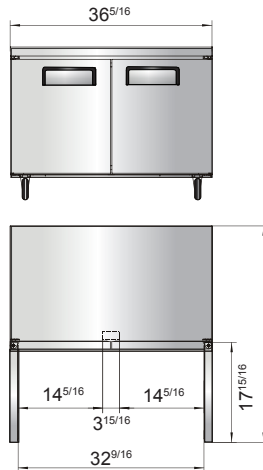

New Jersey, Ohio, Texas, Washington

SPECIFICATIONS

Models	Door	Capacity (Cu.Ft.)	Shelves	Casters (inch)	Rated Current (A)	Voltage (V/Hz/Ph)	HP	Refrigerant	Exterior Dimensions (inch)	Net Weight (lbs)	Gross Weight (lbs)
MGF24FGR	1	4.8	2	2	2.4	115/60/1	1/5	R290	23 ^{13/16} ×25×32 ^{1/2}	115	137
MGF8405GR/GRL	1	7.2	1	2	1.8	115/60/1	1/5	R290	27 ^{1/2} ×30×34 ^{1/2}	146	179
MGF36FGR	2	8.7	2	2	2.6	115/60/1	1/4	R290	36 ^{5/16} ×30×34 ^{1/2}	172	222
MGF8406GR	2	13.4	2	2	2.6	115/60/1	1/4	R290	48 ^{1/4} ×30×34 ^{1/2}	203	245
MGF8407GR	2	17.2	2	2	2.6	115/60/1	1/4	R290	60 ^{1/4} ×30×34 ^{1/2}	229	276

PLAN VIEW

MGF8405GR

MGF8405GRL

MGF36FGR

MGF8406GR

MGF8407GR

MGF24FGR

SIDE VIEW

SIDE VIEW

Casters

Epoxy Shelves

Rear Grate

Temperature Control

NEMA 5-15P

NEMA
15A/125V