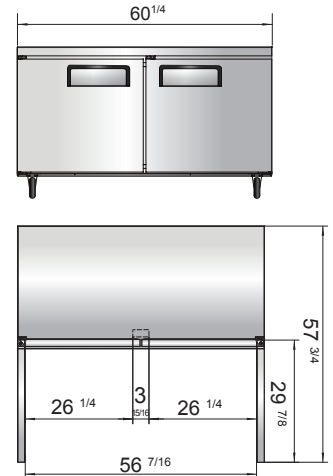

New Jersey, Ohio, Texas, Washington

SPECIFICATIONS

Models	Door	Capacity (Cu.Ft.)	Shelves	Casters (inch)	Rated Current (A)	Voltage (V/Hz/Ph)	HP	Refrigerant	Exterior Dimensions (inch)	Net Weight (lbs)	Gross Weight (lbs)
MGF24FGR	1	4.8	2	2	2.4	115/60/1	1/5	R290	23 ^{13/16} ×25×32 ^{1/2}	115	137
MGF8405GR/GRL	1	7.2	1	2	1.8	115/60/1	1/5	R290	27 ^{1/2} ×30×34 ^{1/2}	146	179
MGF36FGR	2	8.7	2	2	2.6	115/60/1	1/4	R290	36 ^{5/16} ×30×34 ^{1/2}	172	222
MGF8406GR	2	13.4	2	2	2.6	115/60/1	1/4	R290	48 ^{1/4} ×30×34 ^{1/2}	203	245
MGF8407GR	2	17.2	2	2	2.6	115/60/1	1/4	R290	60 ^{1/4} ×30×34 ^{1/2}	229	276

PLAN VIEW

MGF8405GR

MGF8405GRL

MGF36FGR

MGF8406GR

MGF8407GR

MGF24FGR

SIDE VIEW

SIDE VIEW

Casters

Epoxy Shelves

Rear Grate

Temperature Control

NEMA 5-15P

NEMA
15A/125V