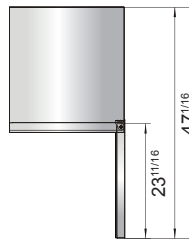

New Jersey, Ohio, Texas, Washington

SPECIFICATIONS

Models	Door	Capacity (Cu.Ft.)	Shelves	Casters (inch)	Rated Current (A)	Voltage (V/Hz/Ph)	HP	Refrigerant	Exterior Dimensions (inch)	Net Weight (lbs)	Gross Weight (lbs)
MGF24FGR	1	4.8	2	2	2.4	115/60/1	1/5	R290	23 ^{13/16} ×25×32 ^{1/2}	115	137
MGF8405GR/GRL	1	7.2	1	2	1.8	115/60/1	1/5	R290	27 ^{1/2} ×30×34 ^{1/2}	146	179
MGF36FGR	2	8.7	2	2	2.6	115/60/1	1/4	R290	36 ^{5/16} ×30×34 ^{1/2}	172	222
MGF8406GR	2	13.4	2	2	2.6	115/60/1	1/4	R290	48 ^{1/4} ×30×34 ^{1/2}	203	245
MGF8407GR	2	17.2	2	2	2.6	115/60/1	1/4	R290	60 ^{1/4} ×30×34 ^{1/2}	229	276

PLAN VIEW

MGF8405GR

MGF8405GRL

MGF36FGR

MGF8406GR

MGF8407GR

MGF24FGR

SIDE VIEW