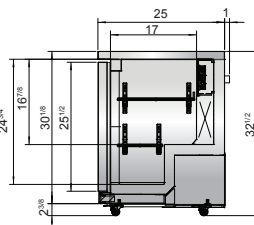

New Jersey, Ohio, Texas, Washington

SPECIFICATIONS

Models	Door	Capacity (Cu.Ft.)	Shelves	Casters (inch)	Rated Current (A)	Voltage (V/Hz/Ph)	HP	Refrigerant	Exterior Dimensions (inch)	Net Weight (lbs)	Gross Weight (lbs)
MGF24FGR	1	4.8	2	2	2.4	115/60/1	1/5	R290	23 ^{13/16} ×25×32 ^{1/2}	115	137
MGF8405GR/GRL	1	7.2	1	2	1.8	115/60/1	1/5	R290	27 ^{1/2} ×30×34 ^{1/2}	146	179
MGF36FGR	2	8.7	2	2	2.6	115/60/1	1/4	R290	36 ^{5/16} ×30×34 ^{1/2}	172	222
MGF8406GR	2	13.4	2	2	2.6	115/60/1	1/4	R290	48 ^{1/4} ×30×34 ^{1/2}	203	245
MGF8407GR	2	17.2	2	2	2.6	115/60/1	1/4	R290	60 ^{1/4} ×30×34 ^{1/2}	229	276

PLAN VIEW

MGF8405GR

MGF8405GRL

MGF36FGR

MGF8406GR

MGF8407GR

MGF24FGR

SIDE VIEW