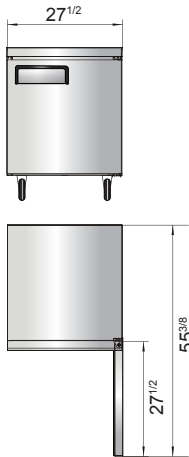

New Jersey, Ohio, Texas, Washington

SPECIFICATIONS

Models	Door	Capacity (Cu.Ft.)	Shelves	Casters (inch)	Rated Current (A)	Voltage (V/Hz/Ph)	HP	Refrigerant	Exterior Dimensions (inch)	Net Weight (lbs)	Gross Weight (lbs)
MGF24FGR	1	4.8	2	2	2.4	115/60/1	1/5	R290	23 ^{13/16} ×25×32 ^{1/2}	115	137
MGF8405GR/GRL	1	7.2	1	2	1.8	115/60/1	1/5	R290	27 ^{1/2} ×30×34 ^{1/2}	146	179
MGF36FGR	2	8.7	2	2	2.6	115/60/1	1/4	R290	36 ^{5/16} ×30×34 ^{1/2}	172	222
MGF8406GR	2	13.4	2	2	2.6	115/60/1	1/4	R290	48 ^{1/4} ×30×34 ^{1/2}	203	245
MGF8407GR	2	17.2	2	2	2.6	115/60/1	1/4	R290	60 ^{1/4} ×30×34 ^{1/2}	229	276

PLAN VIEW

MGF8405GR

MGF8405GRL

MGF36FGR

MGF8406GR

MGF8407GR

MGF24FGR

SIDE VIEW