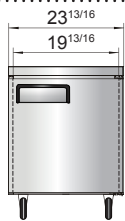

New Jersey, Ohio, Texas, Washington

SPECIFICATIONS

Models	Door	Capacity (Cu.Ft.)	Shelves	Casters (inch)	Rated Current (A)	Voltage (V/Hz/Ph)	HP	Refrigerant	Exterior Dimensions (inch)	Net Weight (lbs)	Gross Weight (lbs)
MGF24FGR	1	4.8	2	2	2.4	115/60/1	1/5	R290	23 ^{13/16} ×25×32 ^{1/2}	115	137
MGF8405GR/GRL	1	7.2	1	2	1.8	115/60/1	1/5	R290	27 ^{1/2} ×30×34 ^{1/2}	146	179
MGF36FGR	2	8.7	2	2	2.6	115/60/1	1/4	R290	36 ^{5/16} ×30×34 ^{1/2}	172	222
MGF8406GR	2	13.4	2	2	2.6	115/60/1	1/4	R290	48 ^{1/4} ×30×34 ^{1/2}	203	245
MGF8407GR	2	17.2	2	2	2.6	115/60/1	1/4	R290	60 ^{1/4} ×30×34 ^{1/2}	229	276

PLAN VIEW

MGF8405GR

MGF8405GRL

MGF36FGR

MGF8406GR

MGF8407GR

MGF24FGR

SIDE VIEW