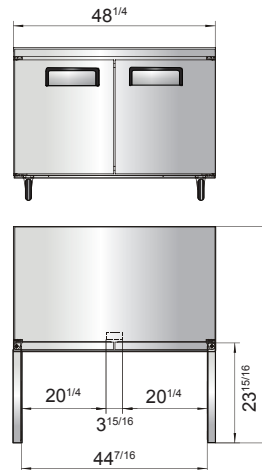

New Jersey, Ohio, Texas, Washington

SPECIFICATIONS

Models	Door	Capacity (Cu.Ft.)	Shelves	Casters (inch)	Rated Current (A)	Voltage (V/Hz/Ph)	HP	Refrigerant	Exterior Dimensions (inch)	Net Weight (lbs)	Gross Weight (lbs)
MGF24FGR	1	4.8	2	2	2.4	115/60/1	1/5	R290	23 ^{13/16} ×25×32 ^{1/2}	115	137
MGF8405GR/GRL	1	7.2	1	2	1.8	115/60/1	1/5	R290	27 ^{1/2} ×30×34 ^{1/2}	146	179
MGF36FGR	2	8.7	2	2	2.6	115/60/1	1/4	R290	36 ^{5/16} ×30×34 ^{1/2}	172	222
MGF8406GR	2	13.4	2	2	2.6	115/60/1	1/4	R290	48 ^{1/4} ×30×34 ^{1/2}	203	245
MGF8407GR	2	17.2	2	2	2.6	115/60/1	1/4	R290	60 ^{1/4} ×30×34 ^{1/2}	229	276

PLAN VIEW

MGF8405GR

MGF8405GRL

MGF36FGR

MGF8406GR

MGF8407GR

MGF24FGR

SIDE VIEW

SIDE VIEW

Casters

Epoxy Shelves

Rear Grate

Temperature Control

NEMA 5-15P

NEMA
15A/125V