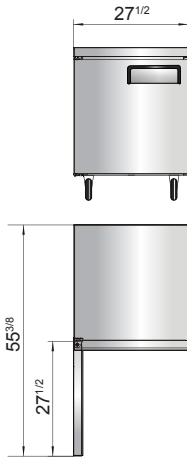

New Jersey, Ohio, Texas, Washington

SPECIFICATIONS

Models	Door	Capacity (Cu.Ft.)	Shelves	Casters (inch)	Rated Current (A)	Voltage (V/Hz/Ph)	HP	Refrigerant	Exterior Dimensions (inch)	Net Weight (lbs)	Gross Weight (lbs)
MGF24FGR	1	4.8	2	2	2.4	115/60/1	1/5	R290	23 ^{13/16} ×25×32 ^{1/2}	115	137
MGF8405GR/GRL	1	7.2	1	2	1.8	115/60/1	1/5	R290	27 ^{1/2} ×30×34 ^{1/2}	146	179
MGF36FGR	2	8.7	2	2	2.6	115/60/1	1/4	R290	36 ^{5/16} ×30×34 ^{1/2}	172	222
MGF8406GR	2	13.4	2	2	2.6	115/60/1	1/4	R290	48 ^{1/4} ×30×34 ^{1/2}	203	245
MGF8407GR	2	17.2	2	2	2.6	115/60/1	1/4	R290	60 ^{1/4} ×30×34 ^{1/2}	229	276

PLAN VIEW

MGF8405GR

MGF8405GRL

MGF36FGR

MGF8406GR

MGF8407GR

MGF24FGR

SIDE VIEW