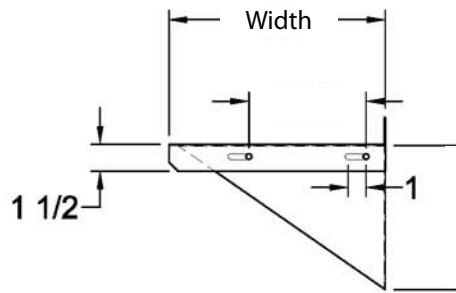

Material:

- T-430 18 ga. Stainless Steel

Length	T-430 S/S 12" Width	Product Weight (lbs)	T-430 S/S 18" Width	Product Weight (lbs)
36"	BK-OSS-1236	15.00	BK-OSS-1836	23.00
48"	BK-OSS-1248	9.00	BK-OSS-1848	28.00
60"	BK-OSS-1260	20.00	BK-OSS-1860	34.00
72"	BK-OSS-1272	24.00	BK-OSS-1872	37.00
84"	BK-OSS-1284	30.00	BK-OSS-1884	44.00
96"	BK-OSS-1296	33.00	BK-OSS-1896	52.00

PRODUCT DATA SHEET

BK RESOURCES

Wall Shelves

T-304 Premium Stainless Steel Wall Shelves

Model: BKWS

PRODUCT DATA SHEET

BK RESOURCES