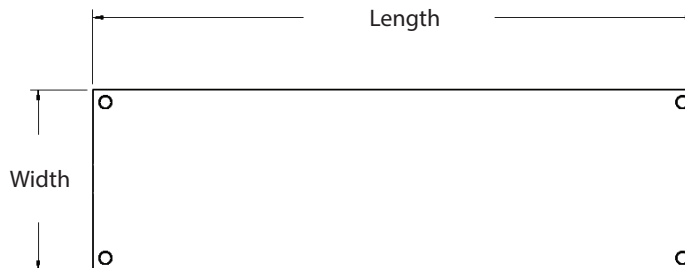

Single Overshelves

Stainless Steel Overshelves

Use your smart phone to scan the above QR code to visit our website:
www.bk-resources.com

Certifications:

Features:

- Single Overshelves 18" (h)
- Mounts directly on table with included self-tapping screws
- 18" Wide Shelves include "C" Channels for Support

Material:

- T-430 18 ga. Stainless Steel

Length	T-430 S/S 12" Width	Product Weight (lbs)	T-430 S/S 18" Width	Product Weight (lbs)
36"	BK-OSS-1236	15.00	BK-OSS-1836	23.00
48"	BK-OSS-1248	9.00	BK-OSS-1848	28.00
60"	BK-OSS-1260	20.00	BK-OSS-1860	34.00
72"	BK-OSS-1272	24.00	BK-OSS-1872	37.00
84"	BK-OSS-1284	30.00	BK-OSS-1884	44.00
96"	BK-OSS-1296	33.00	BK-OSS-1896	52.00