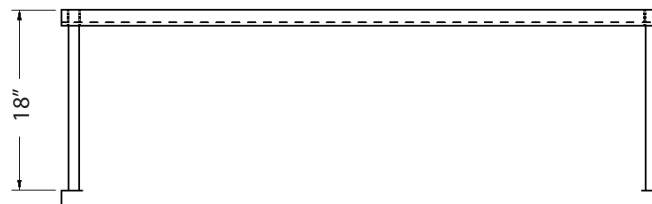

Single Overshelves

Stainless Steel Overshelves

Use your smart phone to scan the above QR code to visit our website:
www.bk-resources.com

Certifications:

Features:

- Single Overshelves 18" (h)
- Mounts directly on table with included self-tapping screws
- 18" Wide Shelves include "C" Channels for Support

Material:

- T-430 18 ga. Stainless Steel

Length	T-430 S/S 12" Width	Product Weight (lbs)	T-430 S/S 18" Width	Product Weight (lbs)
36"	BK-OSS-1236	15.00	BK-OSS-1836	23.00
48"	BK-OSS-1248	9.00	BK-OSS-1848	28.00
60"	BK-OSS-1260	20.00	BK-OSS-1860	34.00
72"	BK-OSS-1272	24.00	BK-OSS-1872	37.00
84"	BK-OSS-1284	30.00	BK-OSS-1884	44.00
96"	BK-OSS-1296	33.00	BK-OSS-1896	52.00