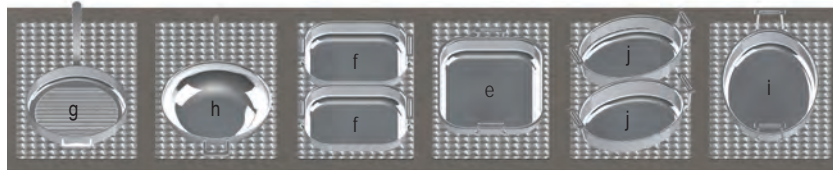

TRI-PLY STAINLESS STEEL

HOT FOOD TEMPLATES

STANDARD SIZE: 13½ X 21⅝" FOR SINGLE WELL

CW1020 CW1022 CW1024 CW1026 CW1028 CW1030

CW1032 CW1034 CW1036 CW1038 CW1040 CW1042

Item	Description	Min Order/ Case Pack
STAINLESS STEEL		
CW1020_	Fits (4) CW2052, (1) CW7000	1 ea
CW1022_	Fits (5) CW2052	1 ea
CW1024_	Fits (2) CW2052, (2) CW7000	1 ea
CW1026_	Fits (2) CW2052, (1) CW7010	1 ea
CW1028_	Fits (2) CW2052, (1) CW7012	1 ea
CW1030_	Fits (1) CW2052, (1) CW7000, (1) CW7010	1 ea
CW1032_	Fits (1) CW7020	1 ea
CW1034_	Fits (1) CW7014	1 ea
CW1036_	Fits (2) CW2030	1 ea
CW1038_	Fits (1) CW2032, (BRS, CSS & RSS only)	1 ea
CW1040_	Fits (2) CW2042	1 ea
CW1042_	Fits (1) CW2044	1 ea

TRI-PLY STAINLESS STEEL

HOT FOOD TEMPLATES

STANDARD SIZE: 13½ X 21⅝" FOR SINGLE WELL

CW1044 CW1046 CW1048

Item	Description	Min Order/ Case Pack
STAINLESS STEEL		
CW1044_	Template, Fits (1) CW7004, (1) CW7006	1 ea
CW1046_	Template, Fits (1) CW7002, (1) CW7004	1 ea
CW1048_	Template, Fits (1) CW7012, (1) CW7002	1 ea