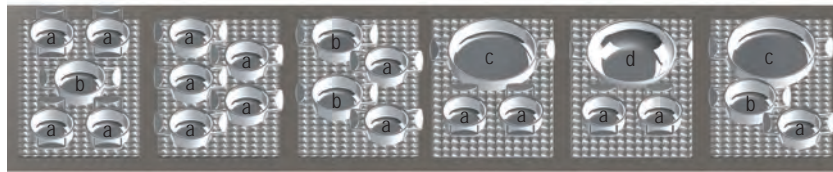

TRI-PLY STAINLESS STEEL

HOT FOOD TEMPLATES

STANDARD SIZE: 13½ X 21⅝" FOR SINGLE WELL

CW1020 CW1022 CW1024 CW1026 CW1028 CW1030

CW1032 CW1034 CW1036 CW1038 CW1040 CW1042

Item	Description	Min Order/ Case Pack
STAINLESS STEEL		
CW1020_	Fits (4) CW2052, (1) CW7000	1 ea
CW1022_	Fits (5) CW2052	1 ea
CW1024_	Fits (2) CW2052, (2) CW7000	1 ea
CW1026_	Fits (2) CW2052, (1) CW7010	1 ea
CW1028_	Fits (2) CW2052, (1) CW7012	1 ea
CW1030_	Fits (1) CW2052, (1) CW7000, (1) CW7010	1 ea
CW1032_	Fits (1) CW7020	1 ea
CW1034_	Fits (1) CW7014	1 ea
CW1036_	Fits (2) CW2030	1 ea
CW1038_	Fits (1) CW2032, (BRS, CSS & RSS only)	1 ea
CW1040_	Fits (2) CW2042	1 ea
CW1042_	Fits (1) CW2044	1 ea

TRI-PLY STAINLESS STEEL

HOT FOOD TEMPLATES

STANDARD SIZE: 13½ X 21⅝" FOR SINGLE WELL

CW1044 CW1046 CW1048

Item	Description	Min Order/ Case Pack
STAINLESS STEEL		
CW1044_	Template, Fits (1) CW7004, (1) CW7006	1 ea
CW1046_	Template, Fits (1) CW7002, (1) CW7004	1 ea
CW1048_	Template, Fits (1) CW7012, (1) CW7002	1 ea