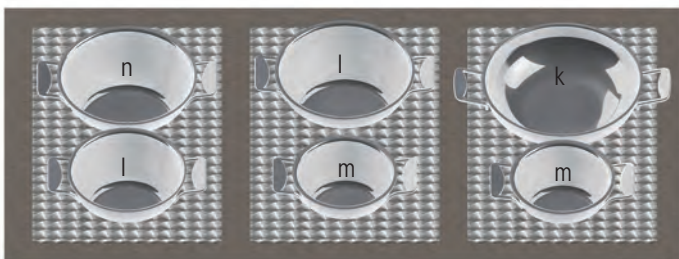

TRI-PLY STAINLESS STEEL

HOT FOOD TEMPLATES

STANDARD SIZE: 13½ X 21⅝" FOR SINGLE WELL

CW1020 CW1022 CW1024 CW1026 CW1028 CW1030

CW1032 CW1034 CW1036 CW1038 CW1040 CW1042

Item	Description	Min Order/ Case Pack
STAINLESS STEEL		
CW1020_	Fits (4) CW2052, (1) CW7000	1 ea
CW1022_	Fits (5) CW2052	1 ea
CW1024_	Fits (2) CW2052, (2) CW7000	1 ea
CW1026_	Fits (2) CW2052, (1) CW7010	1 ea
CW1028_	Fits (2) CW2052, (1) CW7012	1 ea
CW1030_	Fits (1) CW2052, (1) CW7000, (1) CW7010	1 ea
CW1032_	Fits (1) CW7020	1 ea
CW1034_	Fits (1) CW7014	1 ea
CW1036_	Fits (2) CW2030	1 ea
CW1038_	Fits (1) CW2032, (BRS, CSS & RSS only)	1 ea
CW1040_	Fits (2) CW2042	1 ea
CW1042_	Fits (1) CW2044	1 ea

TRI-PLY STAINLESS STEEL

HOT FOOD TEMPLATES

STANDARD SIZE: 13½ X 21⅝" FOR SINGLE WELL

CW1044 CW1046 CW1048

Item	Description	Min Order/ Case Pack
STAINLESS STEEL		
CW1044_	Template, Fits (1) CW7004, (1) CW7006	1 ea
CW1046_	Template, Fits (1) CW7002, (1) CW7004	1 ea
CW1048_	Template, Fits (1) CW7012, (1) CW7002	1 ea