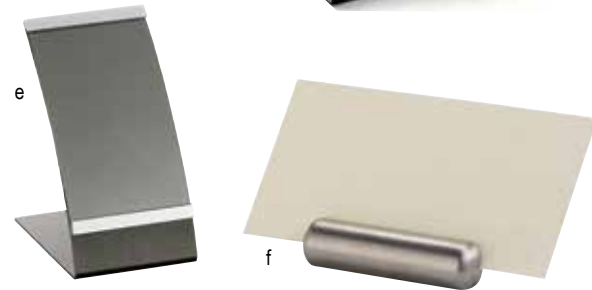

MAGNETIC CARD SIGN HOLDERS

Item #	Description	Min Order	List Price (\$)
ACRYLIC			
a.	A362 Rectangular, 4 x 1¼ x 2½"	1 ea	10.56 ea
b.	ACHS46 Slanted Rectangular, 6 x 1½ x 3⅞"	1 ea	29.84 ea

Ideal for displaying menus and policies with less patron contact

CURVED MENU HOLDERS

Item #	Description	Min Order	List Price (\$)
ACRYLIC			
c.	AS57 5½ x 8½ x 4" (Fits a 5½ x 8½ Sheet)	1 ea	18.34 ea
d.	AS811 8½ x 5¼ x 12¼" (Fits an 8½ x 11 Sheet)	1 ea	29.10 ea
e.	AS46 4 x 4⅞ x 7" (Fits a 4 x 6" Sheet)	1 ea	12.36 ea

A simple and elegant solution, this card / number holder is perfect for showcasing your name cards, table numbers, food items, and reserved signs.

- Hand wash only
- Dimensions: 2 x 2 x 1⅜"
- Stainless Steel