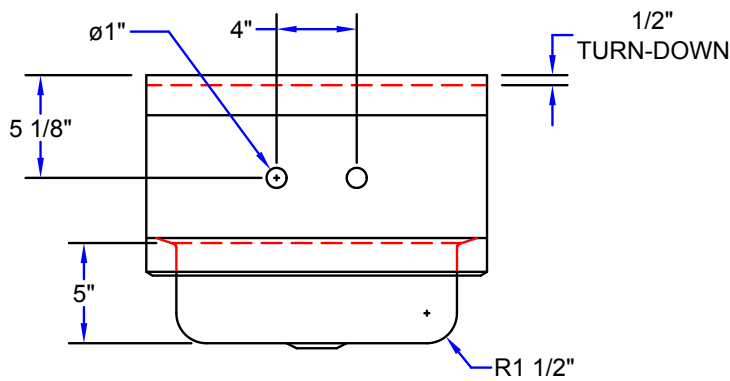

# "PBHS-14-SS" PRO-BOWL HAND SINKS

*Wall Mount, (1) 14"x10"x5" Deep Bowl w/Side Splashes*

**FEATURES:**

- One Piece Deep Drawn Bowl
- All Sink Bowls Have Large Liberal Radii Corners
- Includes Basket Drain
- Splash Mount Faucet Holes 4" On-Center

**SPECIFICATIONS:**

- Bowl: Stainless Steel Tops Are TIG Welded, Exposed Welds Are Polished To Match Adjacent Surface
- Bowl: Type 300 Stainless Steel Polish, Satin Finish
- Bracket: Type 300 Stainless Steel Polish, Satin Finish
- Drain: 2" Drain Opening, With 1-1/2" NPS Outlet Connection

MODEL	BOWL SIZE (L X W X H)	OVERALL SINK SIZE (L X W X H)	SIDE SPLASH	FAUCET	WEIGHT (LBS)
PBHS-W-1410-SSLR	14"x10"x5"	17"x15-1/2"x13-1/8"	LH & RH	N/A	9
PBHS-W-1410-P-SSLR	14"x10"x5"	17"x15-1/2"x13-1/8"	LH & RH	PBF-4-S-LF	13
PBHS-W-1410-SSL	14"x10"x5"	17"x15-1/2"x13-1/8"	LH Only	N/A	9
PBHS-W-1410-SSR	14"x10"x5"	17"x15-1/2"x13-1/8"	RH Only	N/A	9

## "PBHS-14-SS" PRO-BOWL HAND SINKS

MODEL	BOWL SIZE (L X W X H)	OVERALL SINK SIZE (L X W X H)	SIDE SPLASH	FAUCET	WEIGHT (LBS)
PBHS-W-1410-SSLR	14"x10"x5"	17"x15-1/2"x13-1/8"	LH & RH	N/A	9
PBHS-W-1410-P-SSLR	14"x10"x5"	17"x15-1/2"x13-1/8"	LH & RH	PBF-4-S-LF	13
PBHS-W-1410-SSL	14"x10"x5"	17"x15-1/2"x13-1/8"	LH Only	N/A	9
PBHS-W-1410-SSR	14"x10"x5"	17"x15-1/2"x13-1/8"	RH Only	N/A	9