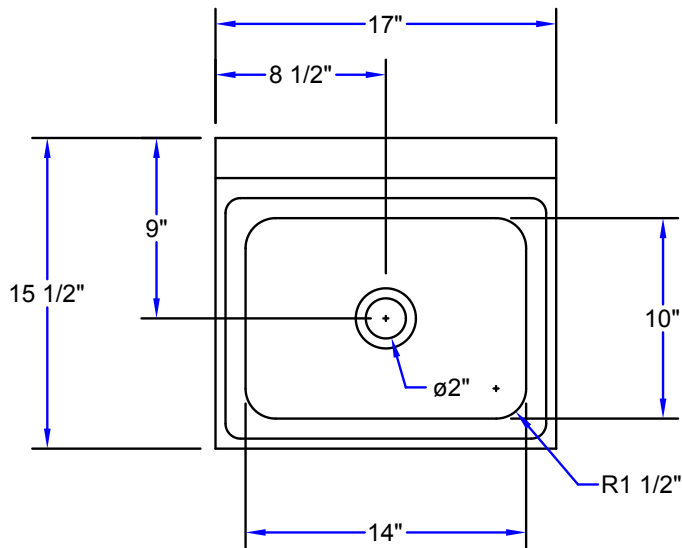

# "PBHS-14-SS" PRO-BOWL HAND SINKS

*Wall Mount, (1) 14"x10"x5" Deep Bowl w/Side Splashes*

**FEATURES:**

- One Piece Deep Drawn Bowl
- All Sink Bowls Have Large Liberal Radii Corners
- Includes Basket Drain
- Splash Mount Faucet Holes 4" On-Center

**SPECIFICATIONS:**

- Bowl: Stainless Steel Tops Are TIG Welded, Exposed Welds Are Polished To Match Adjacent Surface
- Bowl: Type 300 Stainless Steel Polish, Satin Finish
- Bracket: Type 300 Stainless Steel Polish, Satin Finish
- Drain: 2" Drain Opening, With 1-1/2" NPS Outlet Connection

MODEL	BOWL SIZE (L X W X H)	OVERALL SINK SIZE (L X W X H)	SIDE SPLASH	FAUCET	WEIGHT (LBS)
PBHS-W-1410-SSLR	14"x10"x5"	17"x15-1/2"x13-1/8"	LH & RH	N/A	9
PBHS-W-1410-P-SSLR	14"x10"x5"	17"x15-1/2"x13-1/8"	LH & RH	PBF-4-S-LF	13
PBHS-W-1410-SSL	14"x10"x5"	17"x15-1/2"x13-1/8"	LH Only	N/A	9
PBHS-W-1410-SSR	14"x10"x5"	17"x15-1/2"x13-1/8"	RH Only	N/A	9

## "PBHS-14-SS" PRO-BOWL HAND SINKS

MODEL	BOWL SIZE (L X W X H)	OVERALL SINK SIZE (L X W X H)	SIDE SPLASH	FAUCET	WEIGHT (LBS)
PBHS-W-1410-SSLR	14"x10"x5"	17"x15-1/2"x13-1/8"	LH & RH	N/A	9
PBHS-W-1410-P-SSLR	14"x10"x5"	17"x15-1/2"x13-1/8"	LH & RH	PBF-4-S-LF	13
PBHS-W-1410-SSL	14"x10"x5"	17"x15-1/2"x13-1/8"	LH Only	N/A	9
PBHS-W-1410-SSR	14"x10"x5"	17"x15-1/2"x13-1/8"	RH Only	N/A	9