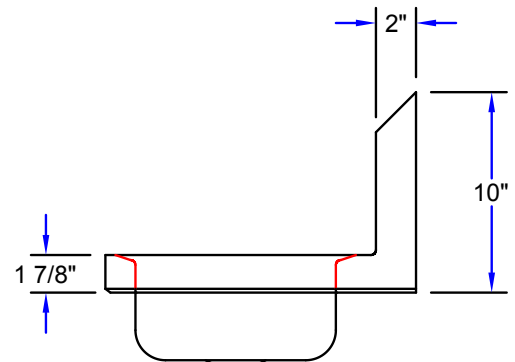

# "PBHS-14-SS" PRO-BOWL HAND SINKS

*Wall Mount, (1) 14"x10"x5" Deep Bowl w/Side Splashes*

**FEATURES:**

- One Piece Deep Drawn Bowl
- All Sink Bowls Have Large Liberal Radii Corners
- Includes Basket Drain
- Splash Mount Faucet Holes 4" On-Center

MODEL	BOWL SIZE (L X W X H)	OVERALL SINK SIZE (L X W X H)	SIDE SPLASH	FAUCET	WEIGHT (LBS)
PBHS-W-1410-SSLR	14"x10"x5"	17"x15-1/2"x13-1/8"	LH & RH	N/A	9
PBHS-W-1410-P-SSLR	14"x10"x5"	17"x15-1/2"x13-1/8"	LH & RH	PBF-4-S-LF	13
PBHS-W-1410-SSL	14"x10"x5"	17"x15-1/2"x13-1/8"	LH Only	N/A	9
PBHS-W-1410-SSR	14"x10"x5"	17"x15-1/2"x13-1/8"	RH Only	N/A	9

ALL DIMENSIONS ARE TYPICAL. TOLERANCE +/- .500". JOHN BOOS & CO. RESERVES THE RIGHT TO CHANGE SPECIFICATIONS WITHOUT NOTICE.

## "PBHS-14-SS" PRO-BOWL HAND SINKS

MODEL	BOWL SIZE (L X W X H)	OVERALL SINK SIZE (L X W X H)	SIDE SPLASH	FAUCET	WEIGHT (LBS)
PBHS-W-1410-SSLR	14"x10"x5"	17"x15-1/2"x13-1/8"	LH & RH	N/A	9
PBHS-W-1410-P-SSLR	14"x10"x5"	17"x15-1/2"x13-1/8"	LH & RH	PBF-4-S-LF	13
PBHS-W-1410-SSL	14"x10"x5"	17"x15-1/2"x13-1/8"	LH Only	N/A	9
PBHS-W-1410-SSR	14"x10"x5"	17"x15-1/2"x13-1/8"	RH Only	N/A	9