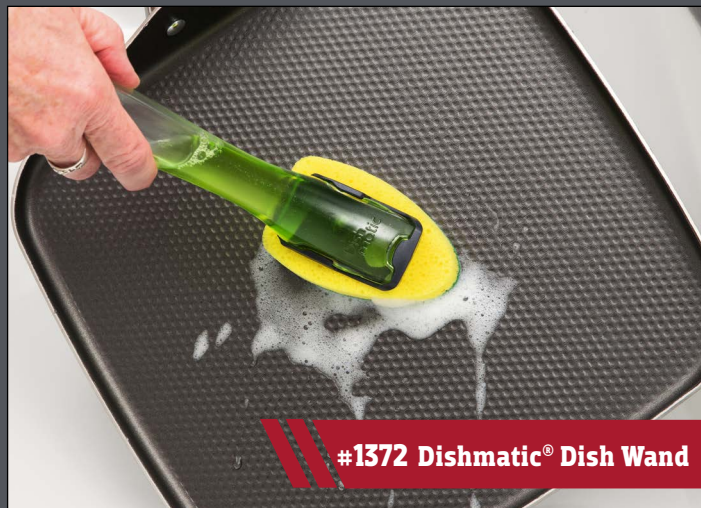

#35 - Glass/Dish Sponge

- 2" x 4.5" cylindrical sponge with bottom scrubber.
- 7" long ergonomic non-slip dual-molded sanoprene handle grip with thumb rest and hanger hole for easy storage.
- 12" total length.
- Excellent for glassware, cups, and other delicate jobs.

Case Pack	Case Weight	Case Dimensions
12	2.03	15.70 x 12.70 x 2.90

#1372 Dishmatic® Dish Wand