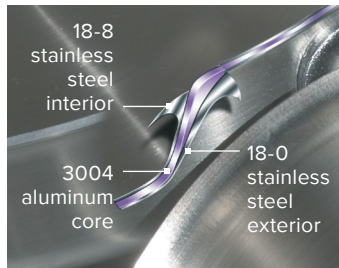

TRIBUTE® 3-PLY COOKWARE

COOK ON FLAVOR-NEUTRAL 18-8 STAINLESS STEEL

Backed by a lifetime warranty and engineered to retain a precise combination of commercial strength and ergonomic characteristics, Vollrath's Tribute line has earned its reputation as one of the industry's top-performing cookware lines. The heavy-duty 18-8 non-corrosive stainless steel interior guarantees flavor neutrality and is surrounded by a layer of aluminum for even thermal distribution. The magnetic stainless steel outer layer makes Tribute a perfect choice for induction cooking. This exceptional cookware line includes Vollrath's TriVent® handle, an industry-leading handle known for durability and comfort, attached securely with the lifetime Ever-Tite™ Riveting System.

18-8 stainless steel interior does not affect color or flavors of food

3004 aluminum core provides even heat on bottom of pan and side walls

18-0 stainless steel exterior for durability and for use with gas, electric, or induction ranges