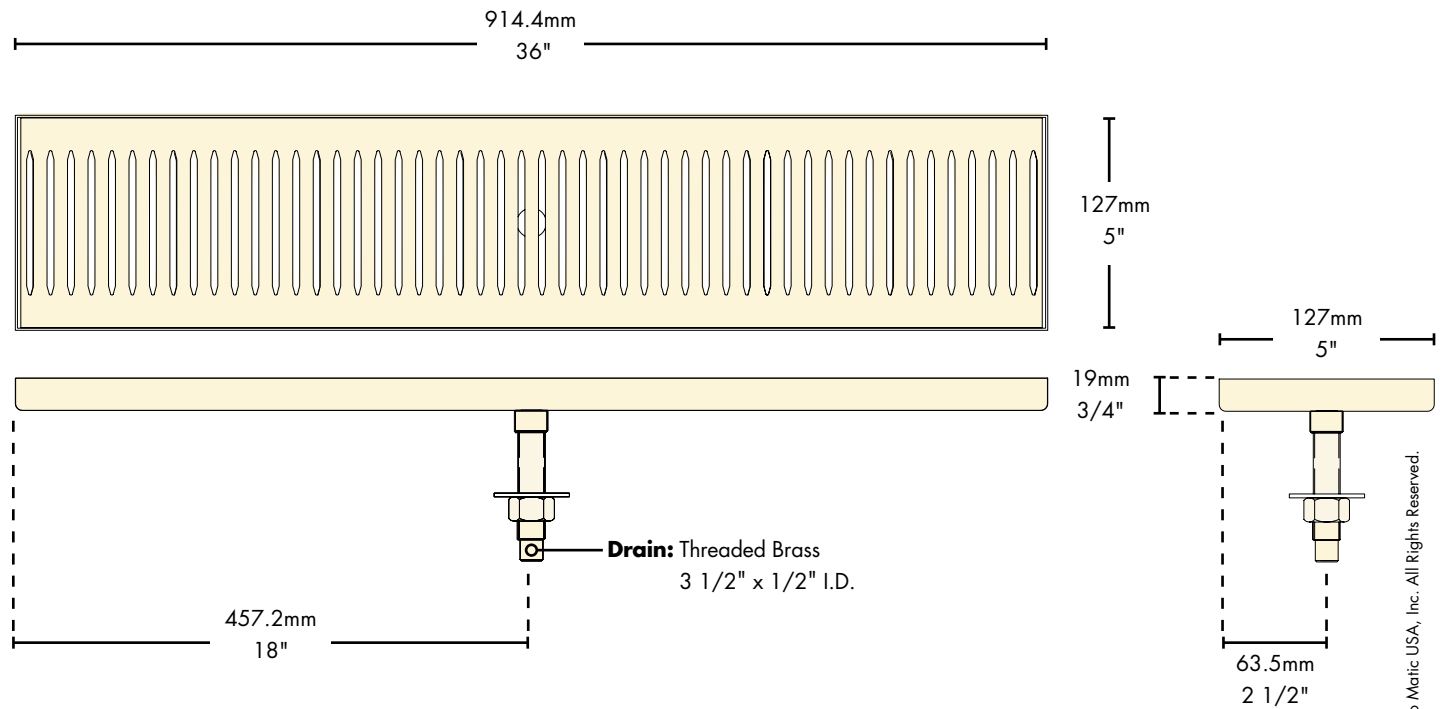

Specifications

Micro Matic reserves the right to change specifications without notice.

AUTOQUOTES

Part No.	Description	Shipping Weight	Box Dimensions
☐ DP-120D-36	Stainless Steel	3 kg	940mm L x 203mm W x 51 mm H
		6 lbs	37"L x 8"W x 2"H
☐ DP-120DSSPVD-36	PVD Brass	3 kg	940mm L x 203mm W x 51 mm H
		6 lbs	37"L x 8"W x 2"H

Dimensions

Copyright ©2011 Micro Matic USA, Inc. All Rights Reserved.

00190D1008

www.micromatic.com

Toll Free: 1-(866) 327-4159

West	Central	Southeast	Northeast
19791 Bahama Street Northridge, CA 91324 Tel. (818) 701-9765 Fax. (818) 701-9844	10726 North Second Street Machesney Park, IL 61115 Tel. (815) 968-7557 Fax. (815) 968-0363	2364 Simon Court Brooksville, FL 34604 Tel. (352) 799-6331 Fax. (352) 796-2429	4601 Saucon Creek Road Center Valley, PA 18034 Tel. (610) 625-4464 Fax. (610) 625-4466