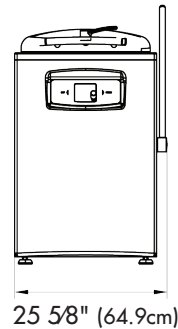

Project _____

Item Number _____

Quantity _____

MQD42

Manual Square Divider

Model:

➤ MQD42 1.41oz. to 5.99oz. (40g to 170g)

Features:

Square Divider

Shape Detail

Press dimension
3.1"(8cm)
x 3.1"(8cm)

Univex Corporation

Warranty:

- One year, on-site parts and labor

Shipping Information

Net Weight	Shipping Weight	Overall Dimensions
385.8 lbs. (175Kg)	440.9 lbs. (200Kg)	57" (144.8cm) H x 29.5" (74.9cm) W x 29.5" (74.9cm) D