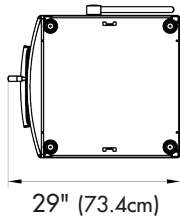

Project _____

Item Number _____

Quantity _____

MQD42

Manual Square Divider

Model:

➤ MQD42 1.41oz. to 5.99oz. (40g to 170g)

Features:

Square Divider

Shape Detail

Press dimension
3.1"(8cm)
x 3.1"(8cm)

Univex Corporation

Warranty:

- One year, on-site parts and labor

Shipping Information

Net Weight	Shipping Weight	Overall Dimensions
385.8 lbs. (175Kg)	440.9 lbs. (200Kg)	57" (144.8cm) H x 29.5" (74.9cm) W x 29.5" (74.9cm) D