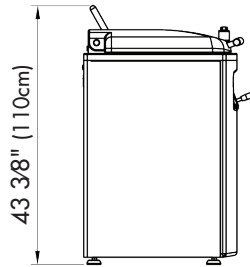

Project _____

Item Number _____

Quantity _____

MQD42

Manual Square Divider

Model:

➤ MQD42 1.41oz. to 5.99oz. (40g to 170g)

Features:

- Manually divides dough
- Produces 42 equal weighted and shaped pieces at once
- Can produce 2500 pieces an hour
- Industrial strength machine
- Simple controls

Production estimate is based off a 60 second start-to-finish process with prep time included

Square Divider

Shape Detail

Press dimension
3.1"(8cm)
x 3.1"(8cm)

Univex Corporation

Warranty:

- One year, on-site parts and labor

Shipping Information

Net Weight	Shipping Weight	Overall Dimensions
385.8 lbs. (175Kg)	440.9 lbs. (200Kg)	57" (144.8cm) H x 29.5" (74.9cm) W x 29.5" (74.9cm) D