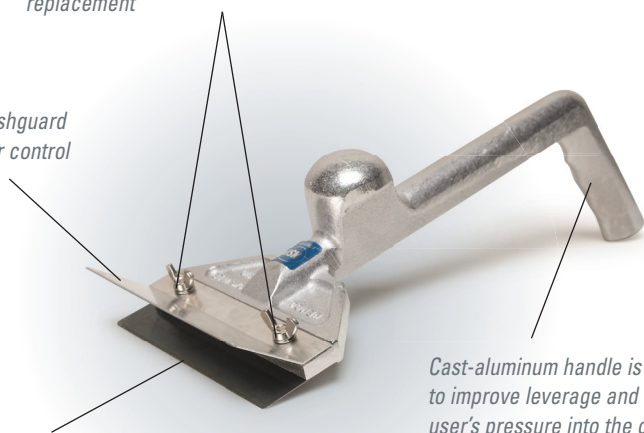

Take Less Time to Do a Good Job

Nemco has placed more design emphasis on the Easy Grill Scraper handle, to maximize the user's applied pressure for thorough cleaning results without overexertion.

All of the elements—the short handle length, ergonomic pistol-grip and forward-grip “ball”—optimize the user's leverage and direct more pressure where it counts, at the point of attack on the grill surface.

The Easy Grill Scraper is tough, but lightweight and compact, so it's easy to use and easy to store away. It's solid cast aluminum with a stainless-steel blade for long-term durability.

Suggested Uses

Designed to quickly and effectively remove grease and baked-on carbon from grill and griddle surfaces.

Replacement parts are available through Nemco's 24-hour Zip Program.

Nemco reserves the right to make design, specification or model changes without notice.

Wing nuts make it easy to remove blade for cleaning or replacement

Stainless-steel splashguard keeps residue under control during scraping

Stainless-steel blade holds its edge for long-term performance (Nemco blades fit other grill scrapers too, due to the oval holes)