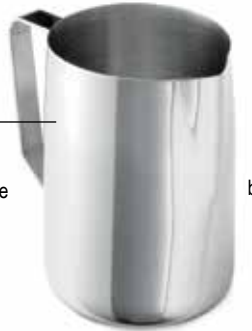

GOOSENECK TEAPOT

Compact size is perfect for single service use

FROTHING CUPS

Handled cups for your barista stand

Essential tool for frothing milk for lattes, cappuccinos, and more

BELL CREAMERS

Classic design variety of sizes

COFFEE SCOOPS

Available in standard or long handled versions

| Item # | Description | Capacity | Min Order | List Price (\$) |
|--|--|----------|-----------|-----------------|
| GOOSENECK TEAPOT—STAINLESS STEEL | | | | |
| a. | GN10 Teapot, 6¼ x 3 x 3⅞" | 10 oz | 1 ea | 14.94 ea |
| FROTHING CUPS—STAINLESS STEEL | | | | |
| | *2014 Cup | 14 oz | 1 ea | 16.20 ea |
| | 2024 Cup | 24 oz | 1 ea | 20.94 ea |
| b. | 2036 Cup | 36 oz | 1 ea | 26.66 ea |
| BELL CREAMERS—STAINLESS STEEL | | | | |
| | 2303 Creamer | 3 oz | 1 ea | 4.04 ea |
| c. | 2305 Creamer | 5 oz | 1 ea | 5.42 ea |
| | 2308 Creamer | 8 oz | 1 ea | 7.94 ea |
| | 2312 Creamer | 12 oz | 1 ea | 10.22 ea |
| COFFEE SCOOPS—STAINLESS STEEL | | | | |
| | 401 Scoop | 1 Tbsp | 1 ea | 5.12 ea |
| d. | 402 Scoop | 2 Tbsp | 1 ea | 6.30 ea |
| e. | 403 Combo Scoop | 1&2 Tbsp | 1 ea | 8.68 ea |
| | 40400 8½" Long Handle Scoop | 1/2 Tbsp | 1 ea | 7.22 ea |
| f. | 40401 8¾" Long Handle Scoop | 1 Tbsp | 1 ea | 7.62 ea |
| | 40402 9" Long Handle Scoop | 2 Tbsp | 1 ea | 8.46 ea |
| COFFEE SHAKER SET—STAINLESS STEEL | | | | |
| g. | *11054 3-Piece Coffee Shaker Set (Cinnamon, Cocoa & Nutmeg Shakers, Storage Caps, Chrome Plated Metal Rack) | (3) 6 oz | 1 ea | 39.14 ea |
| h. | *11055 4-Piece Coffee Shaker Set (Cinnamon, Cocoa, Nutmeg & Vanilla Shakers, Storage Caps, Chrome Plated Metal Rack) | (4) 6 oz | 1 ea | 49.44 ea |
| INDIVIDUAL COFFEE SHAKERS—STAINLESS STEEL & PLASTIC | | | | |
| i. | 11050 Cinnamon Shaker w/Storage Cap | 6 oz | 1 ea | 11.34 ea |
| | 11051 Cocoa Shaker w/Storage Cap | 6 oz | 1 ea | 11.34 ea |
| | 11052 Nutmeg Shaker w/Storage Cap | 6 oz | 1 ea | 11.34 ea |
| | 11053 Vanilla Shaker w/Storage Cap | 6 oz | 1 ea | 11.34 ea |