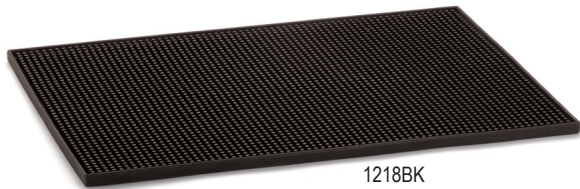

## BAR MATS & MESH LINERS

- A sanitary way to dry and store glassware
- Non-slip, drainable mats for your washing area, shelves or other storage
- Customize any shelf, countertop, sink or cooler with a variety of sizes/styles

# KEEP IT CLEAN

Item #	Description	Min Order	List Price (\$)
<b>BAR MATS &amp; MESH LINERS—PLASTIC, RUBBER</b>			
5834	Black, Plastic Mesh, 2 x 40' (Roll)	1 ea	110.00 ea
*BM1212	Interlocking, Black, 12 x 12"	1 ea	9.96 ea
1218BK	Black, Rubber Mat, 18 x 12"	1 ea	28.72 ea
<b>DRIP TRAY—STAINLESS STEEL</b>			
10482	Rectangular, 19 x 4 1/8"	1 ea	33.22 ea

BM1212

Interlocks for custom coverage

1218BK

## SPEED RAILS

- All speed rails are Stainless Steel
- Universal speed rails have adjustable length
- Single and Double speed rails come in 22, 32 or 42" length

Item #	Description	Min Order	List Price (\$)
<b>SINGLE SPEED RAILS—STAINLESS STEEL</b>			
5122	22" (Holds (5) 1 qt Pourmaster® Completes)	1 ea	50.16 ea
5132	32" (Holds (8) 1 qt Pourmaster® Completes)	1 ea	72.96 ea
5142	42" (Holds (11) 1 qt Pourmaster® Completes)	1 ea	104.88 ea
<b>DOUBLE SPEED RAILS—STAINLESS STEEL</b>			
5222	22" (Holds up to (10) 1 qt Pourmaster® Completes)	1 ea	136.80 ea
5232	32" (Holds up to (16) 1 qt Pourmaster® Completes)	1 ea	191.52 ea
5242	42" (Holds up to (22) 1 qt Pourmaster® Completes)	1 ea	264.48 ea
<b>REPLACEMENT PARTS &amp; ACCESSORIES</b>			
5200	Hanger Straps, Set of 2 (not shown)	1 set	17.60 set