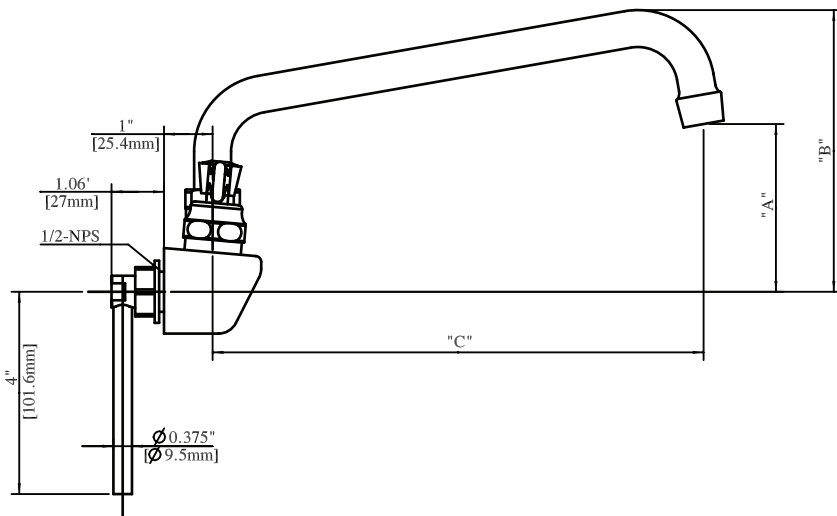

Use your smart phone to scan the above QR code to visit our website: www.bk-resources.com

4" Splash Mount Shallow Solid Body Faucet with Swing Spout

Model: BKF-4SM2-G, Lead Free

Options:

BKF-C414-VR
Vandal Resistant Aerator - .5 GPM

BKF-WBH
ADA Compliant
Wrist Blade Handles

Product Specifications:

- Heavy Duty Double Seat 1/4 Turn Ceramic Cartridges
- Color Coded Hot & Cold Indicators
- Double O-Ring Spout Seal
- High Polished Triple Dipped Chrome Finish
- Integral Check Valve
- Lead Free Compliant
- Full Replacement Parts Available

Product Detail:

| Model Number | DIM. A | DIM. B | DIM. C |
|---------------|---------------|---------------|-------------|
| BKF-4SM2-6-G | 2.16" [54.7] | 4.38" [111.1] | 6" [152.4] |
| BKF-4SM2-8-G | 2.56" [65] | 4.75" [120.6] | 8" [203.2] |
| BKF-4SM2-10-G | 2.88" [73] | 5.17" [131.4] | 10" [254] |
| BKF-4SM2-12-G | 3.31" [84.1] | 5.56" [141.3] | 12" [304.8] |
| BKF-4SM2-14-G | 3.75" [95.3] | 5.88" [149.2] | 14" [355.6] |
| BKF-4SM2-16-G | 4.13" [104.7] | 6.38" [161.9] | 16" [406.4] |