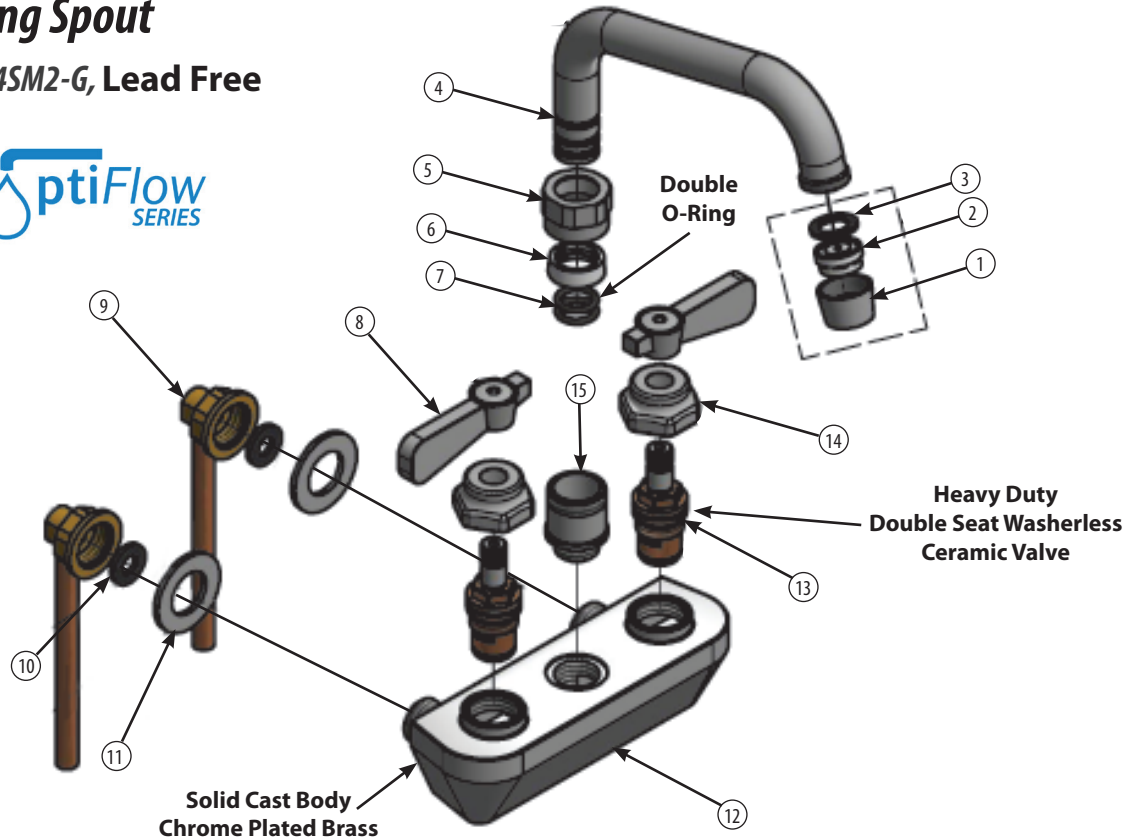

BKF-WBH
ADA Compliant
Wrist Blade Handles

Product Specifications:

- Heavy Duty Double Seat 1/4 Turn Ceramic Cartridges
- Color Coded Hot & Cold Indicators
- Double O-Ring Spout Seal
- High Polished Triple Dipped Chrome Finish
- Integral Check Valve
- Lead Free Compliant
- Full Replacement Parts Available

Certifications:

ADA Compliant

PRODUCT SPECIFICATION SHEET

RESOURCES

4" Splash Mount Shallow Solid Body Faucet with Swing Spout

Model: BKF-4SM2-G, Lead Free

Exploded Parts Detail:

| Diagram # | Quantity | Part Number | Description |
|-----------|----------|-------------------------------|---------------------|
| 1 | 1 | BKF-SPT-XX-G | Nozzle |
| 2 | 1 | BKF-SPT-AER | Aerator |
| 3 | 2 | BKF-SPT-AER-W | Aerator Washer |
| 4 | 1 | BKF-SPT-XX-G | Spout Body |
| 5 | 1 | BKF-SPT-NUT | Spout Nut |
| 6 | 1 | BKF-SPT-SPACER | Spout Spacer |
| 7 | 1 | BKF-SPT-ORING | Double O-Ring |
| 8 | 2 | BKF-SBH | Handle |
| 9 | 2 | BKF-90-CONN | Brass w/O-Ring Seal |
| 10 | 2 | BKF-90-CONN-W | Washer |
| 11 | 2 | BKF-W-MW | Washer |
| 12 | 1 | BKF-4SM2-XX-G | Faucet Body |
| 13 | 2 | (1)BKF-W-CV-G & (1)BKF-W-HV-G | Ceramic Valves |
| 14 | 2 | BKF-BONNET | Bonnet |
| 15 | 1 | BKF-4SM2-SPT-BASE | Spout Base |

Optional Spouts & Parts:

Heavy Duty Gooseneck Spout
BKF-HSPT-3G-G, BKF-HSPT-5G-G
BKF-HSPT-8G-G

Heavy Duty DJ Swing Spout
BKF-HSPT-18-G

Heavy Duty Swing Spout
BKF-HSPT-6-G, BKF-HSPT-8-G
BKF-HSPT-10-G, BKF-HSPT-12-G
BKF-HSPT-14-G, BKF-HSPT-16-G