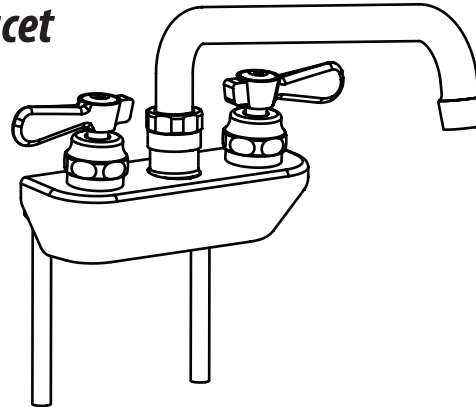

Use your smart phone to scan the above QR code to visit our website: www.bk-resources.com

4" Splash Mount Shallow Solid Body Faucet with Swing Spout

Model: BKF-4SM2-G, Lead Free

Options:

BKF-C414-VR
Vandal Resistant Aerator - .5 GPM

BKF-WBH
ADA Compliant
Wrist Blade Handles

Product Specifications:

- Heavy Duty Double Seat 1/4 Turn Ceramic Cartridges
- Color Coded Hot & Cold Indicators
- Double O-Ring Spout Seal
- High Polished Triple Dipped Chrome Finish
- Integral Check Valve
- Lead Free Compliant
- Full Replacement Parts Available

Certifications:

ADA Compliant

PRODUCT SPECIFICATION SHEET

RESOURCES

4" Splash Mount Shallow Solid Body Faucet with Swing Spout

Model: BKF-4SM2-G, Lead Free

Exploded Parts Detail:

| Diagram # | Quantity | Part Number | Description |
|-----------|----------|-------------------------------|---------------------|
| 1 | 1 | BKF-SPT-XX-G | Nozzle |
| 2 | 1 | BKF-SPT-AER | Aerator |
| 3 | 2 | BKF-SPT-AER-W | Aerator Washer |
| 4 | 1 | BKF-SPT-XX-G | Spout Body |
| 5 | 1 | BKF-SPT-NUT | Spout Nut |
| 6 | 1 | BKF-SPT-SPACER | Spout Spacer |
| 7 | 1 | BKF-SPT-ORING | Double O-Ring |
| 8 | 2 | BKF-SBH | Handle |
| 9 | 2 | BKF-90-CONN | Brass w/O-Ring Seal |
| 10 | 2 | BKF-90-CONN-W | Washer |
| 11 | 2 | BKF-W-MW | Washer |
| 12 | 1 | BKF-4SM2-XX-G | Faucet Body |
| 13 | 2 | (1)BKF-W-CV-G & (1)BKF-W-HV-G | Ceramic Valves |
| 14 | 2 | BKF-BONNET | Bonnet |
| 15 | 1 | BKF-4SM2-SPT-BASE | Spout Base |