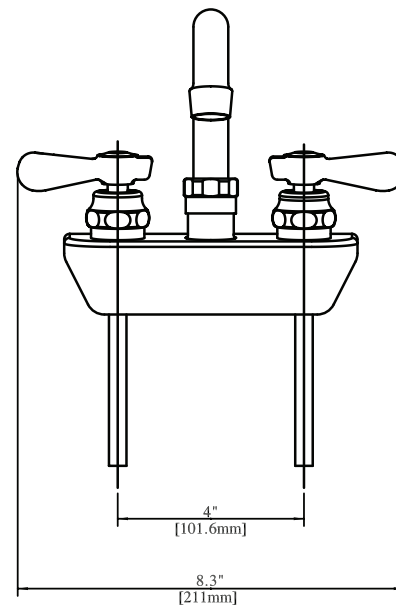

Use your smart phone to scan the above QR code to visit our website: www.bk-resources.com

4" Splash Mount Shallow Solid Body Faucet with Swing Spout

Model: BKF-4SM2-G, Lead Free

Options:

BKF-C414-VR
Vandal Resistant Aerator - .5 GPM

BKF-WBH
ADA Compliant
Wrist Blade Handles

Product Specifications:

- Heavy Duty Double Seat 1/4 Turn Ceramic Cartridges
- Color Coded Hot & Cold Indicators
- Double O-Ring Spout Seal
- High Polished Triple Dipped Chrome Finish
- Integral Check Valve
- Lead Free Compliant
- Full Replacement Parts Available

Product Detail:

| Model Number | DIM. A | DIM. B | DIM. C |
|---------------|---------------|---------------|-------------|
| BKF-4SM2-6-G | 2.16" [54.7] | 4.38" [111.1] | 6" [152.4] |
| BKF-4SM2-8-G | 2.56" [65] | 4.75" [120.6] | 8" [203.2] |
| BKF-4SM2-10-G | 2.88" [73] | 5.17" [131.4] | 10" [254] |
| BKF-4SM2-12-G | 3.31" [84.1] | 5.56" [141.3] | 12" [304.8] |
| BKF-4SM2-14-G | 3.75" [95.3] | 5.88" [149.2] | 14" [355.6] |
| BKF-4SM2-16-G | 4.13" [104.7] | 6.38" [161.9] | 16" [406.4] |

Certifications:

ADA Compliant

PRODUCT SPECIFICATION SHEET

RESOURCES

4" Splash Mount Shallow Solid Body Faucet with Swing Spout

Model: BKF-4SM2-G, Lead Free

Exploded Parts Detail:

| Diagram # | Quantity | Part Number | Description |
|-----------|----------|-------------------------------|---------------------|
| 1 | 1 | BKF-SPT-XX-G | Nozzle |
| 2 | 1 | BKF-SPT-AER | Aerator |
| 3 | 2 | BKF-SPT-AER-W | Aerator Washer |
| 4 | 1 | BKF-SPT-XX-G | Spout Body |
| 5 | 1 | BKF-SPT-NUT | Spout Nut |
| 6 | 1 | BKF-SPT-SPACER | Spout Spacer |
| 7 | 1 | BKF-SPT-ORING | Double O-Ring |
| 8 | 2 | BKF-SBH | Handle |
| 9 | 2 | BKF-90-CONN | Brass w/O-Ring Seal |
| 10 | 2 | BKF-90-CONN-W | Washer |
| 11 | 2 | BKF-W-MW | Washer |
| 12 | 1 | BKF-4SM2-XX-G | Faucet Body |
| 13 | 2 | (1)BKF-W-CV-G & (1)BKF-W-HV-G | Ceramic Valves |
| 14 | 2 | BKF-BONNET | Bonnet |
| 15 | 1 | BKF-4SM2-SPT-BASE | Spout Base |