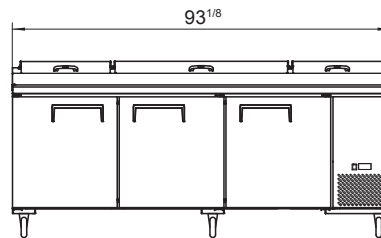

Toll Free: 855-855-0399 Email: info@atosausa.com

www.atosa.com | www.atosausa.com

California, Colorado, Florida, Georgia, Illinois,

New Jersey, Ohio, Texas, Washington

SPECIFICATIONS

Models	Door	Capacity (Cu.Ft.)	Shelves	Casters (inch)	Rated Current (A)	Voltage (V/Hz/Ph)	HP	Refrigerant	Exterior Dimensions (inch)	Net Weight (lb)	Gross Weight (lb)
MPF8201GR	1	9.7	2	5	2.3	115/60/1	1/7	R290	44 ^{1/8} ×34 ^{1/8} ×43 ^{1/8}	238	295
MPF8202GR	2	18.5	4	5	2.8	115/60/1	1/5	R290	67 ^{1/8} ×34 ^{1/8} ×43 ^{1/8}	335	406
MPF8203GR	3	28.4	6	5	3.1	115/60/1	1/4	R290	93 ^{1/8} ×34 ^{1/8} ×43 ^{1/8}	428	527

PLAN VIEW

MPF8201GR

MPF8202GR

MPF8203GR

*Interior Dimensions

Casters

Epoxy shelves

Stainless steel pans