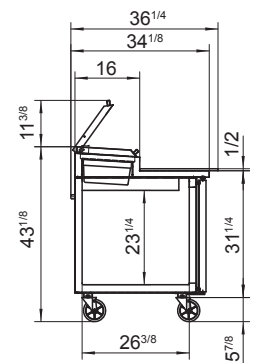

Toll Free: 855-855-0399 Email: info@atosausa.com

www.atosa.com | www.atosausa.com

California, Colorado, Florida, Georgia, Illinois,

New Jersey, Ohio, Texas, Washington

SPECIFICATIONS

Models	Door	Capacity (Cu.Ft.)	Shelves	Casters (inch)	Rated Current (A)	Voltage (V/Hz/Ph)	HP	Refrigerant	Exterior Dimensions (inch)	Net Weight (lb)	Gross Weight (lb)
MPF8201GR	1	9.7	2	5	2.3	115/60/1	1/7	R290	44 ^{1/8} ×34 ^{1/8} ×43 ^{1/8}	238	295
MPF8202GR	2	18.5	4	5	2.8	115/60/1	1/5	R290	67 ^{1/8} ×34 ^{1/8} ×43 ^{1/8}	335	406
MPF8203GR	3	28.4	6	5	3.1	115/60/1	1/4	R290	93 ^{1/8} ×34 ^{1/8} ×43 ^{1/8}	428	527

PLAN VIEW

MPF8201GR

MPF8202GR

MPF8203GR

*Interior Dimensions

Casters

Epoxy shelves

Stainless steel pans