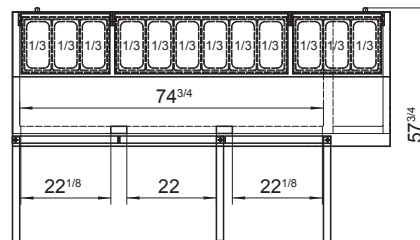

Toll Free: 855-855-0399 Email: info@atosausa.com

www.atosa.com | www.atosausa.com

California, Colorado, Florida, Georgia, Illinois,

New Jersey, Ohio, Texas, Washington

SPECIFICATIONS

Models	Door	Capacity (Cu.Ft.)	Shelves	Casters (inch)	Rated Current (A)	Voltage (V/Hz/Ph)	HP	Refrigerant	Exterior Dimensions (inch)	Net Weight (lb)	Gross Weight (lb)
MPF8201GR	1	9.7	2	5	2.3	115/60/1	1/7	R290	44 ^{1/8} ×34 ^{1/8} ×43 ^{1/8}	238	295
MPF8202GR	2	18.5	4	5	2.8	115/60/1	1/5	R290	67 ^{1/8} ×34 ^{1/8} ×43 ^{1/8}	335	406
MPF8203GR	3	28.4	6	5	3.1	115/60/1	1/4	R290	93 ^{1/8} ×34 ^{1/8} ×43 ^{1/8}	428	527

PLAN VIEW

MPF8201GR

MPF8202GR

MPF8203GR

*Interior Dimensions

Casters

Epoxy shelves

Stainless steel pans