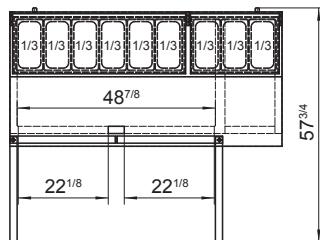

Toll Free: 855-855-0399 Email: info@atosausa.com

www.atosa.com | www.atosausa.com

California, Colorado, Florida, Georgia, Illinois,

New Jersey, Ohio, Texas, Washington

SPECIFICATIONS

Models	Door	Capacity (Cu.Ft.)	Shelves	Casters (inch)	Rated Current (A)	Voltage (V/Hz/Ph)	HP	Refrigerant	Exterior Dimensions (inch)	Net Weight (lb)	Gross Weight (lb)
MPF8201GR	1	9.7	2	5	2.3	115/60/1	1/7	R290	44 ^{1/8} ×34 ^{1/8} ×43 ^{1/8}	238	295
MPF8202GR	2	18.5	4	5	2.8	115/60/1	1/5	R290	67 ^{1/8} ×34 ^{1/8} ×43 ^{1/8}	335	406
MPF8203GR	3	28.4	6	5	3.1	115/60/1	1/4	R290	93 ^{1/8} ×34 ^{1/8} ×43 ^{1/8}	428	527

PLAN VIEW

MPF8201GR

MPF8202GR

MPF8203GR

*Interior Dimensions

Casters

Epoxy shelves

Stainless steel pans