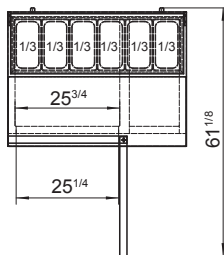

Models	Dimensions	Weight Capacity (lb)
MROS-44P	14×44	180
MROS-67P	14×67	200
MROS-93P	14×93	220

2 YEAR PARTS AND LABOR WARRANTY
5 YEAR COMPRESSOR PART WARRANTY

"WE MAKE THE KITCHEN BETTER!"

ATOSA USA, INC.

Toll Free: 855-855-0399 Email: info@atosausa.com

www.atosa.com | www.atosausa.com

California, Colorado, Florida, Georgia, Illinois,

New Jersey, Ohio, Texas, Washington

SPECIFICATIONS

Models	Door	Capacity (Cu.Ft.)	Shelves	Casters (inch)	Rated Current (A)	Voltage (V/Hz/Ph)	HP	Refrigerant	Exterior Dimensions (inch)	Net Weight (lb)	Gross Weight (lb)
MPF8201GR	1	9.7	2	5	2.3	115/60/1	1/7	R290	44 ^{1/8} ×34 ^{1/8} ×43 ^{1/8}	238	295
MPF8202GR	2	18.5	4	5	2.8	115/60/1	1/5	R290	67 ^{1/8} ×34 ^{1/8} ×43 ^{1/8}	335	406
MPF8203GR	3	28.4	6	5	3.1	115/60/1	1/4	R290	93 ^{1/8} ×34 ^{1/8} ×43 ^{1/8}	428	527

PLAN VIEW

MPF8201GR

MPF8202GR

MPF8203GR

*Interior Dimensions

Casters

Epoxy shelves

Stainless steel pans