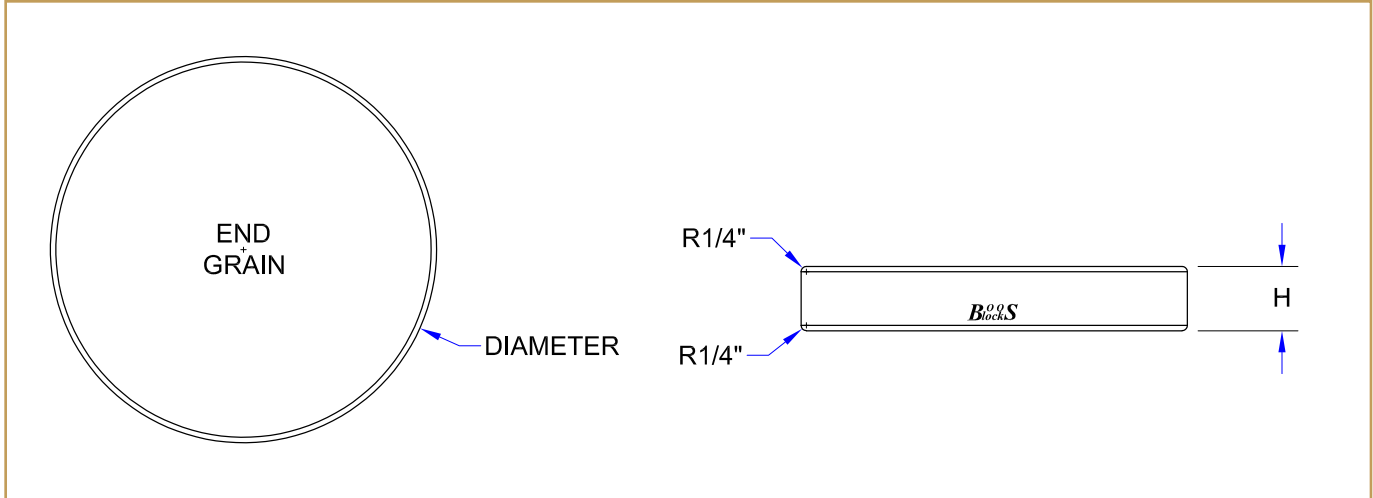

"CCB-R-3" CHOPPING BLOCK COLLECTION

End Grain Wood Cutting Board - Round, 3" Thick - Reversible

FEATURES:

- Northern Hard Rock Maple, American Black Walnut or American Cherry, 3" Thick
- End Grain Construction
- Reversible
- Oil Finish

CERTIFICATIONS:

NHLA

CCB183-R

"CCB-R-3" WOOD CUTTING BOARD

MODEL	SPECIES	SIZE (DIA. X H)	WT. (LBS)
CCB183-R	Maple	18"DIA.x3"	22
WAL-CCB183-R	Walnut	18"DIA.x3"	26
CHY-CCB183-R	Cherry	18"DIA.x3"	20

ALL DIMENSIONS ARE TYPICAL. TOLERANCE +/- .125". JOHN BOOS & CO. RESERVES THE RIGHT TO CHANGE SPECIFICATIONS WITHOUT NOTICE.