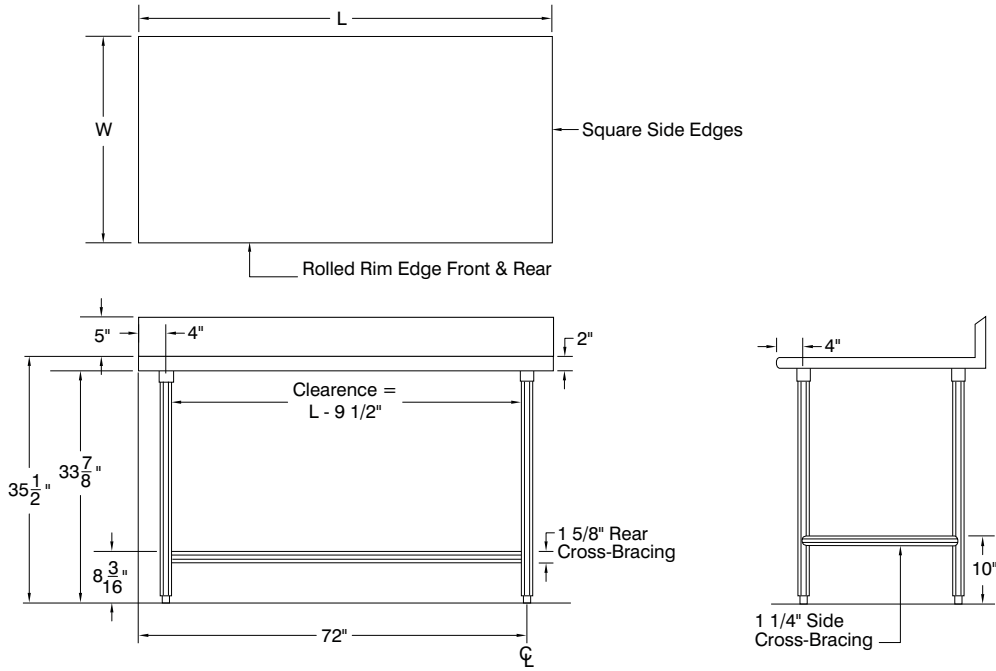

DETAILS and SPECIFICATIONS

ALL DIMENSIONS ARE TYPICAL TOL ± .500"

All Units Shipped Unassembled (KD) for Reduced Shipping Costs.

SUPER SAVER Series - 5" Backsplash - Open Base Style TSKG & TKAG Series

Units 8 ft. and larger are furnished with six (6) legs

TSKG-Series: Stainless Steel Legs & Cross-Bracing

L	24" Wide	Wt.	30" Wide	Wt.	36" Wide	Wt.
30"	TSKG-240	49 lbs.	TSKG-300	55 lbs.		
24"	TSKG-242	43 lbs.	TSKG-302	48 lbs.	TSKG-362	75 lbs.
36"	TSKG-243	55 lbs.	TSKG-303	62 lbs.	TSKG-363	80 lbs.
48"	TSKG-244	67 lbs.	TSKG-304	75 lbs.	TSKG-364	85 lbs.
60"	TSKG-245	77 lbs.	TSKG-305	89 lbs.	TSKG-365	99 lbs.
72"	TSKG-246	89 lbs.	TSKG-306	97 lbs.	TSKG-366	112 lbs.
84"	TSKG-247	107 lbs.	TSKG-307	118 lbs.	TSKG-367	131 lbs.
96"	TSKG-248	119 lbs.	TSKG-308	131 lbs.	TSKG-368	145 lbs.
108"	TSKG-249	135 lbs.	TSKG-309	150 lbs.	TSKG-369	165 lbs.
120"	TSKG-2410	234 lbs.	TSKG-3010	249 lbs.	TSKG-3610	268 lbs.
132"	TSKG-2411	258 lbs.	TSKG-3011	276 lbs.	TSKG-3611	298 lbs.
144"	TSKG-2412	273 lbs.	TSKG-3012	291 lbs.	TSKG-3612	313 lbs.

TKAG-Series: Galvanized Steel Legs & Cross-Bracing

L	24" Wide	Wt.	30" Wide	Wt.	36" Wide	Wt.
30"	TKAG-240	49 lbs.	TKAG-300	55 lbs.		
24"	TKAG-242	43 lbs.	TKAG-302	48 lbs.	TKAG-362	75 lbs.
36"	TKAG-243	55 lbs.	TKAG-303	62 lbs.	TKAG-363	80 lbs.
48"	TKAG-244	67 lbs.	TKAG-304	75 lbs.	TKAG-364	85 lbs.
60"	TKAG-245	77 lbs.	TKAG-305	89 lbs.	TKAG-365	99 lbs.
72"	TKAG-246	89 lbs.	TKAG-306	97 lbs.	TKAG-366	112 lbs.
84"	TKAG-247	107 lbs.	TKAG-307	118 lbs.	TKAG-367	131 lbs.
96"	TKAG-248	119 lbs.	TKAG-308	131 lbs.	TKAG-368	145 lbs.
108"	TKAG-249	135 lbs.	TKAG-309	150 lbs.	TKAG-369	165 lbs.
120"	TKAG-2410	234 lbs.	TKAG-3010	249 lbs.	TKAG-3610	268 lbs.
132"	TKAG-2411	258 lbs.	TKAG-3011	276 lbs.	TKAG-3611	298 lbs.
144"	TKAG-2412	273 lbs.	TKAG-3012	291 lbs.	TKAG-3612	313 lbs.